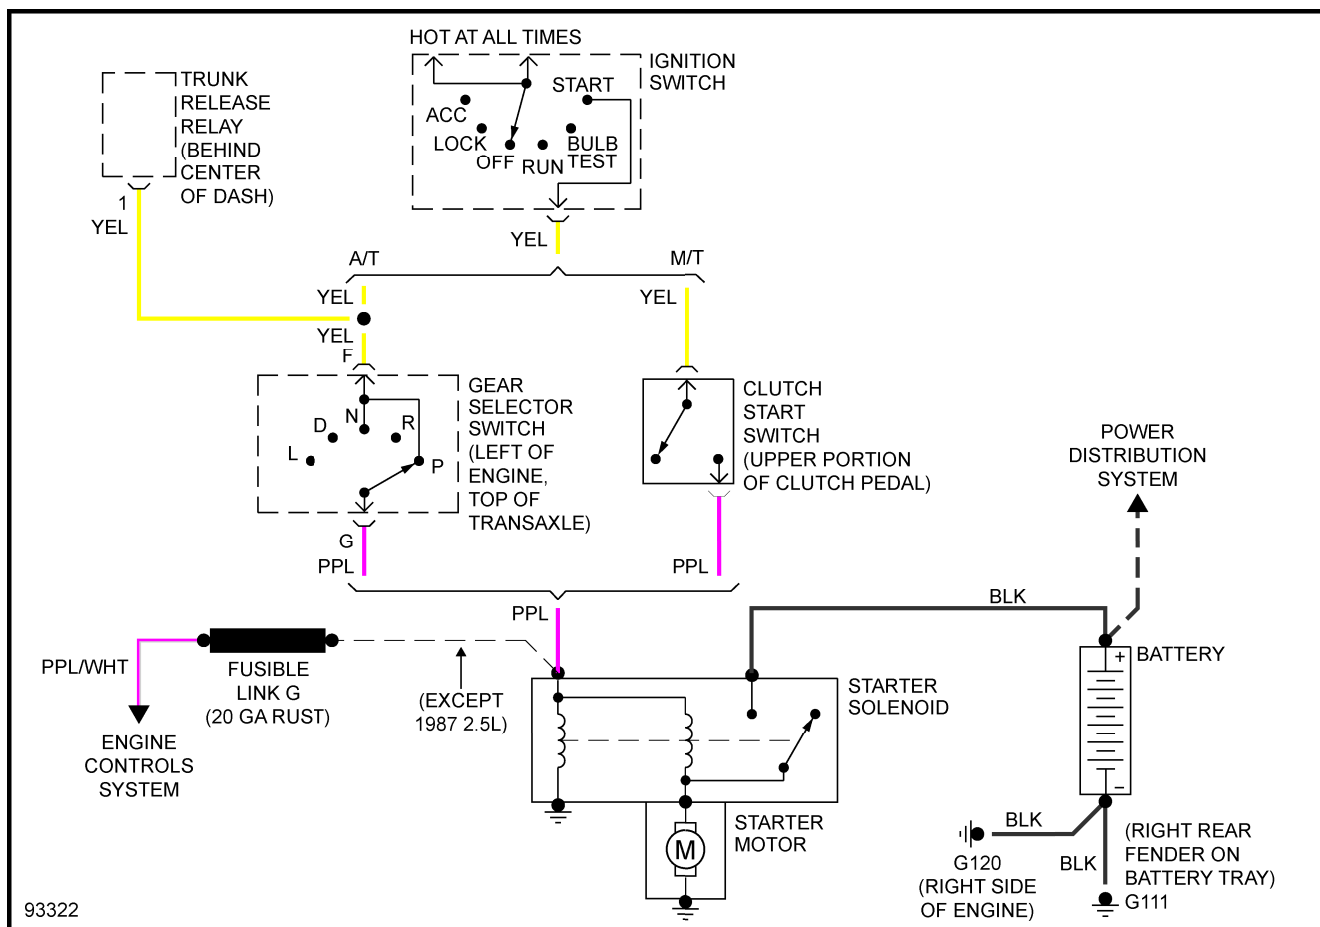

STARTING/CHARGING

1987 Pontiac Fiero SE

1987 System Wiring Diagrams Pontiac - Fiero

Fig. 11: Charging Circuit

1987 Pontiac Fiero SE

1987 System Wiring Diagrams Pontiac - Fiero

Fig. 12: Starting Circuit

TRUNK, TAILGATE, FUEL DOOR

1987 Pontiac Fiero SE

1987 System Wiring Diagrams Pontiac - Fiero

72824

Fig. 13: Trunk, Tailgate, Fuel Door Circuits

WIPER/WASHER

1987 Pontiac Fiero SE

1987 System Wiring Diagrams Pontiac - Fiero

Fig. 14: 2-Speed Wiper/Washer Circuit