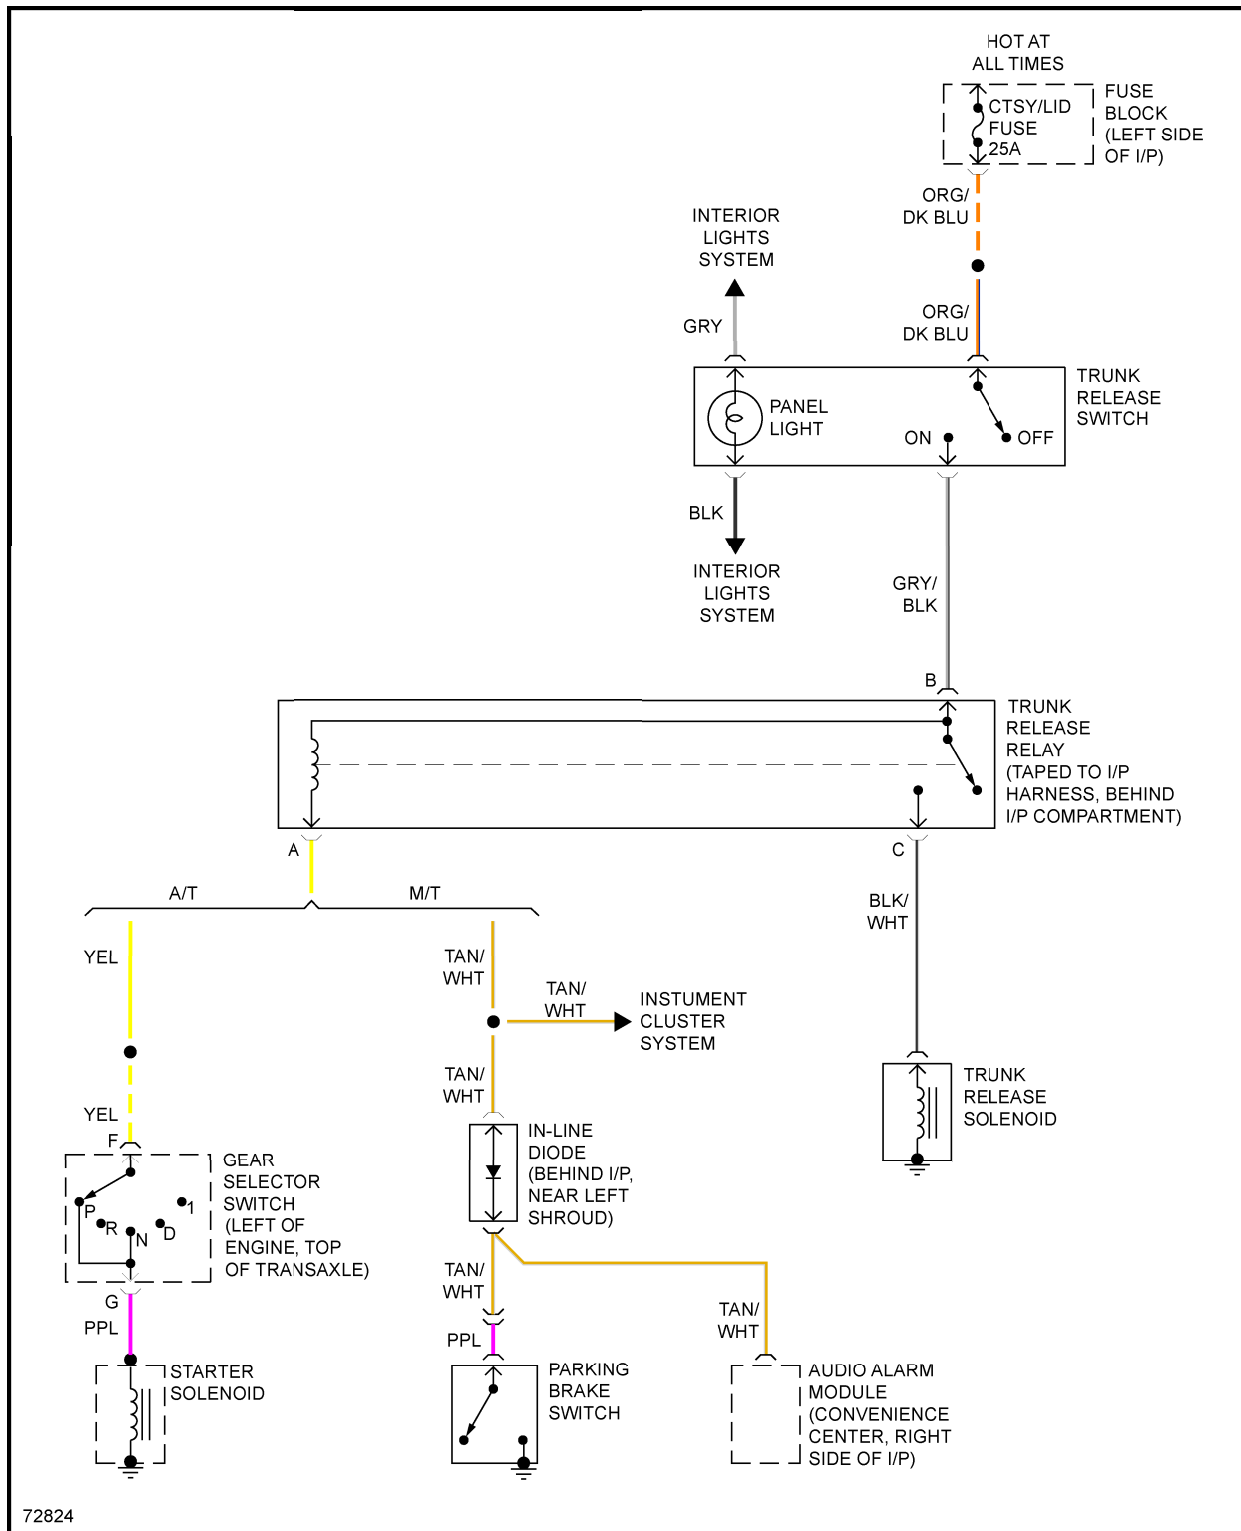

STARTING/CHARGING

1987 Pontiac Fiero SE

1987 System Wiring Diagrams Pontiac - Fiero

Fig. 11: Charging Circuit

1987 Pontiac Fiero SE

1987 System Wiring Diagrams Pontiac - Fiero

Fig. 12: Starting Circuit

TRUNK, TAILGATE, FUEL DOOR

1987 Pontiac Fiero SE

1987 System Wiring Diagrams Pontiac - Fiero

72824

Fig. 13: Trunk, Tailgate, Fuel Door Circuits

WIPER/WASHER

1987 Pontiac Fiero SE

1987 System Wiring Diagrams Pontiac - Fiero

Fig. 14: 2-Speed Wiper/Washer Circuit