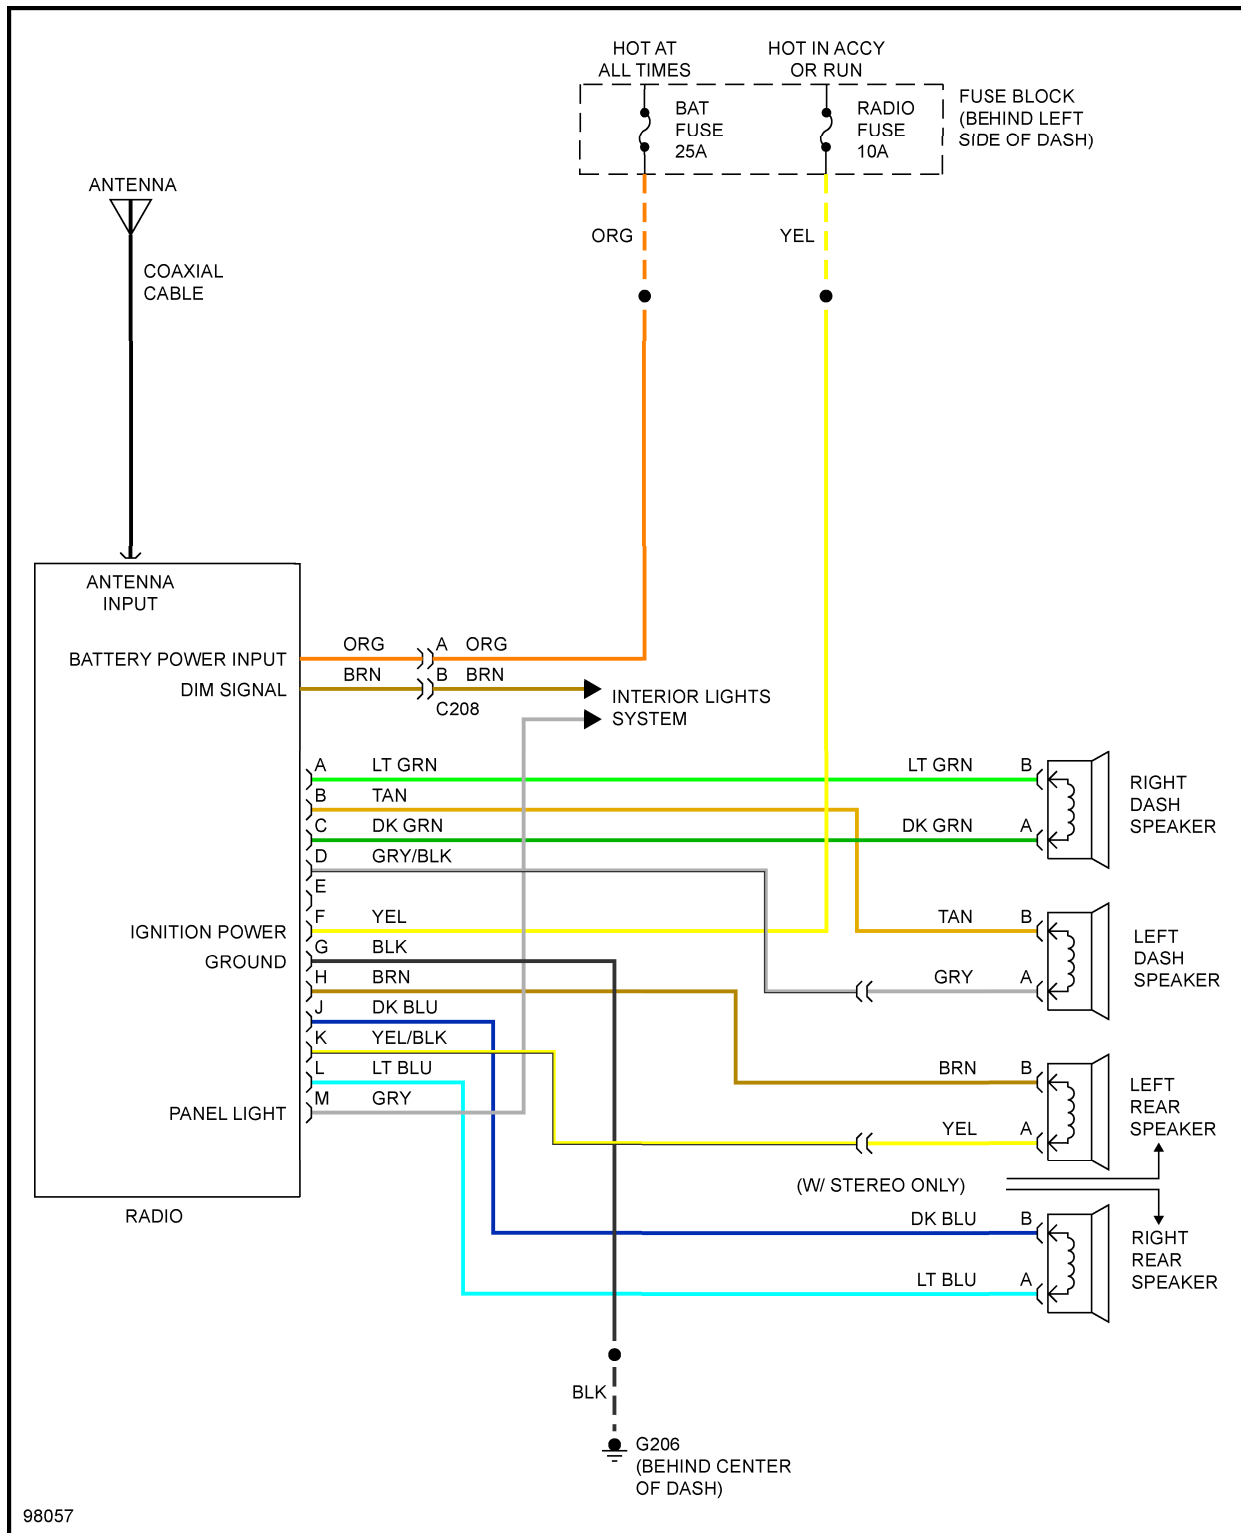

POWER MIRRORS

1987 Pontiac Fiero SE

1987 System Wiring Diagrams Pontiac - Fiero

Fig. 7: Power Mirror Circuit

POWER WINDOWS

1987 Pontiac Fiero SE

1987 System Wiring Diagrams Pontiac - Fiero

Fig. 8: Power Window Circuit

RADIO

1987 Pontiac Fiero SE

1987 System Wiring Diagrams Pontiac - Fiero

Fig. 9: Radio Circuits, W/ Subwoofer Amplifier

1987 Pontiac Fiero SE

1987 System Wiring Diagrams Pontiac - Fiero

98057

Fig. 10: Radio Circuits, W/O Subwoofer Amplifier

STARTING/CHARGING

1987 Pontiac Fiero SE

1987 System Wiring Diagrams Pontiac - Fiero

Fig. 11: Charging Circuit

1987 Pontiac Fiero SE

1987 System Wiring Diagrams Pontiac - Fiero

Fig. 12: Starting Circuit

TRUNK, TAILGATE, FUEL DOOR

1987 Pontiac Fiero SE

1987 System Wiring Diagrams Pontiac - Fiero

72824

Fig. 13: Trunk, Tailgate, Fuel Door Circuits

WIPER/WASHER

1987 Pontiac Fiero SE

1987 System Wiring Diagrams Pontiac - Fiero

Fig. 14: 2-Speed Wiper/Washer Circuit