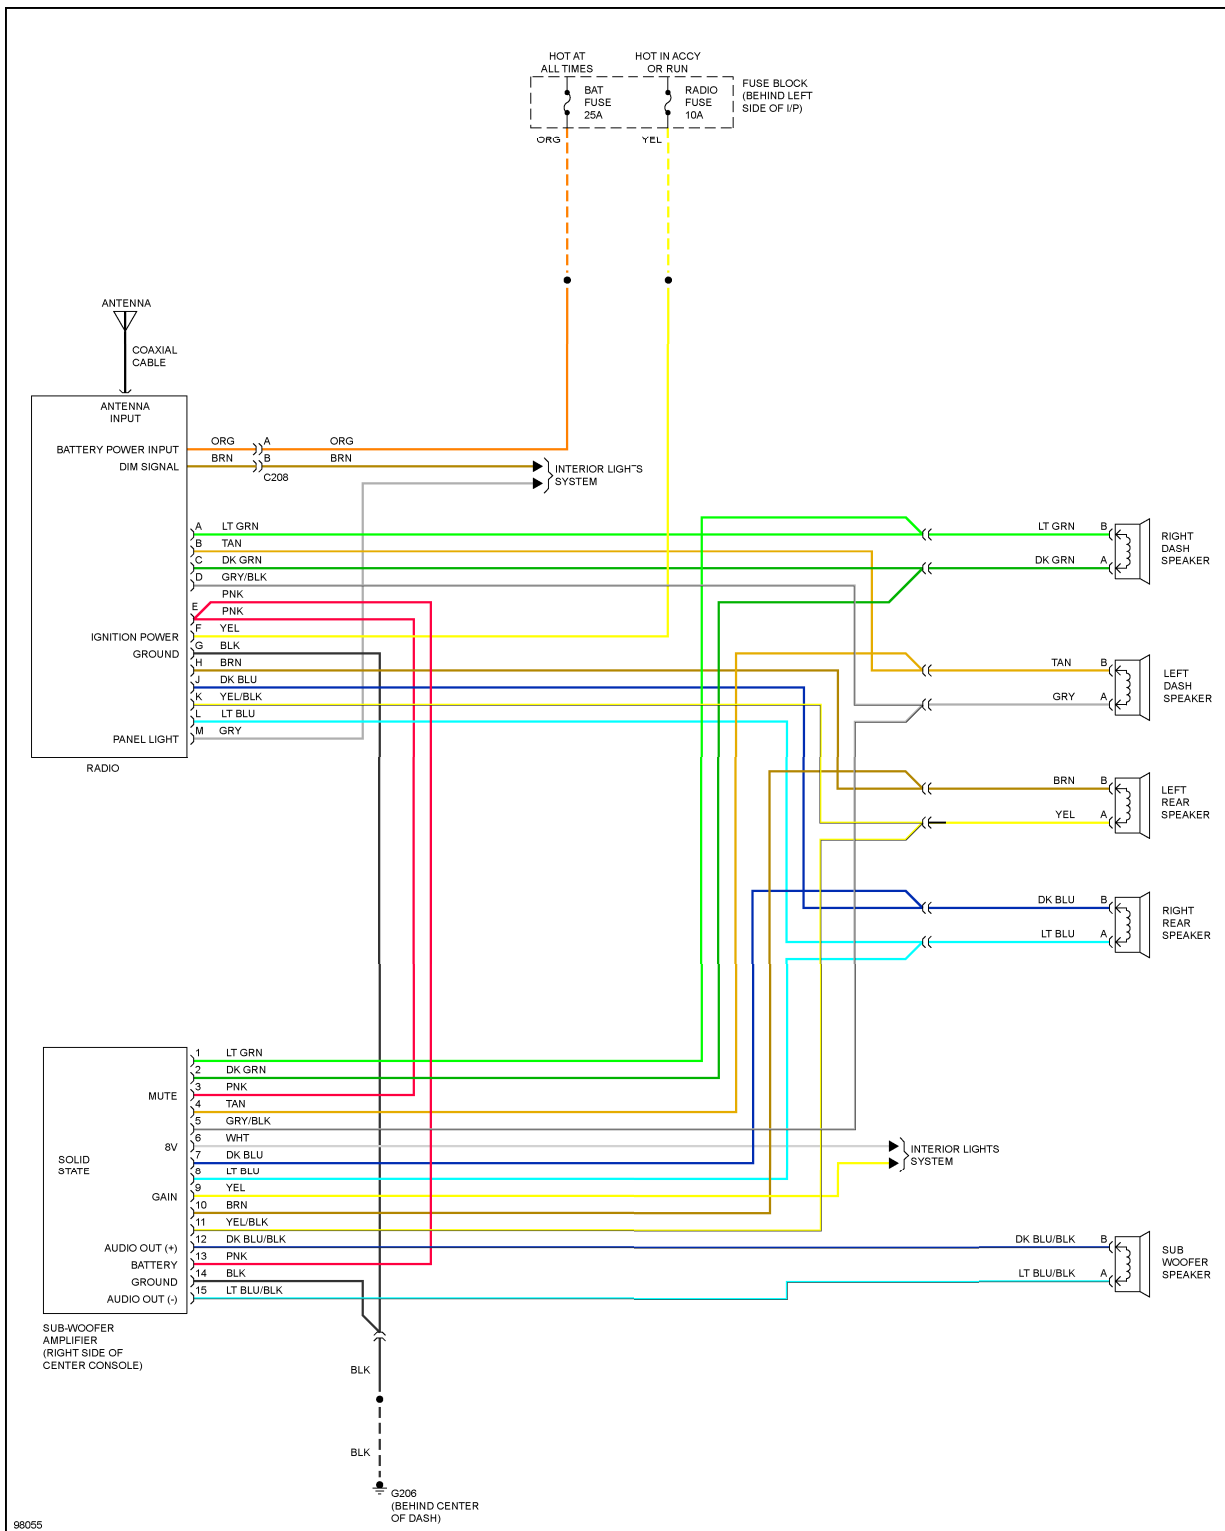

POWER MIRRORS

1987 Pontiac Fiero SE

1987 System Wiring Diagrams Pontiac - Fiero

Fig. 7: Power Mirror Circuit

POWER WINDOWS

1987 Pontiac Fiero SE

1987 System Wiring Diagrams Pontiac - Fiero

Fig. 8: Power Window Circuit

RADIO

1987 Pontiac Fiero SE

1987 System Wiring Diagrams Pontiac - Fiero

Fig. 9: Radio Circuits, W/ Subwoofer Amplifier

1987 Pontiac Fiero SE

1987 System Wiring Diagrams Pontiac - Fiero

98057

Fig. 10: Radio Circuits, W/O Subwoofer Amplifier

STARTING/CHARGING

1987 Pontiac Fiero SE

1987 System Wiring Diagrams Pontiac - Fiero

Fig. 11: Charging Circuit

1987 Pontiac Fiero SE

1987 System Wiring Diagrams Pontiac - Fiero

Fig. 12: Starting Circuit

TRUNK, TAILGATE, FUEL DOOR

1987 Pontiac Fiero SE

1987 System Wiring Diagrams Pontiac - Fiero

72824

Fig. 13: Trunk, Tailgate, Fuel Door Circuits

WIPER/WASHER

1987 Pontiac Fiero SE

1987 System Wiring Diagrams Pontiac - Fiero

Fig. 14: 2-Speed Wiper/Washer Circuit