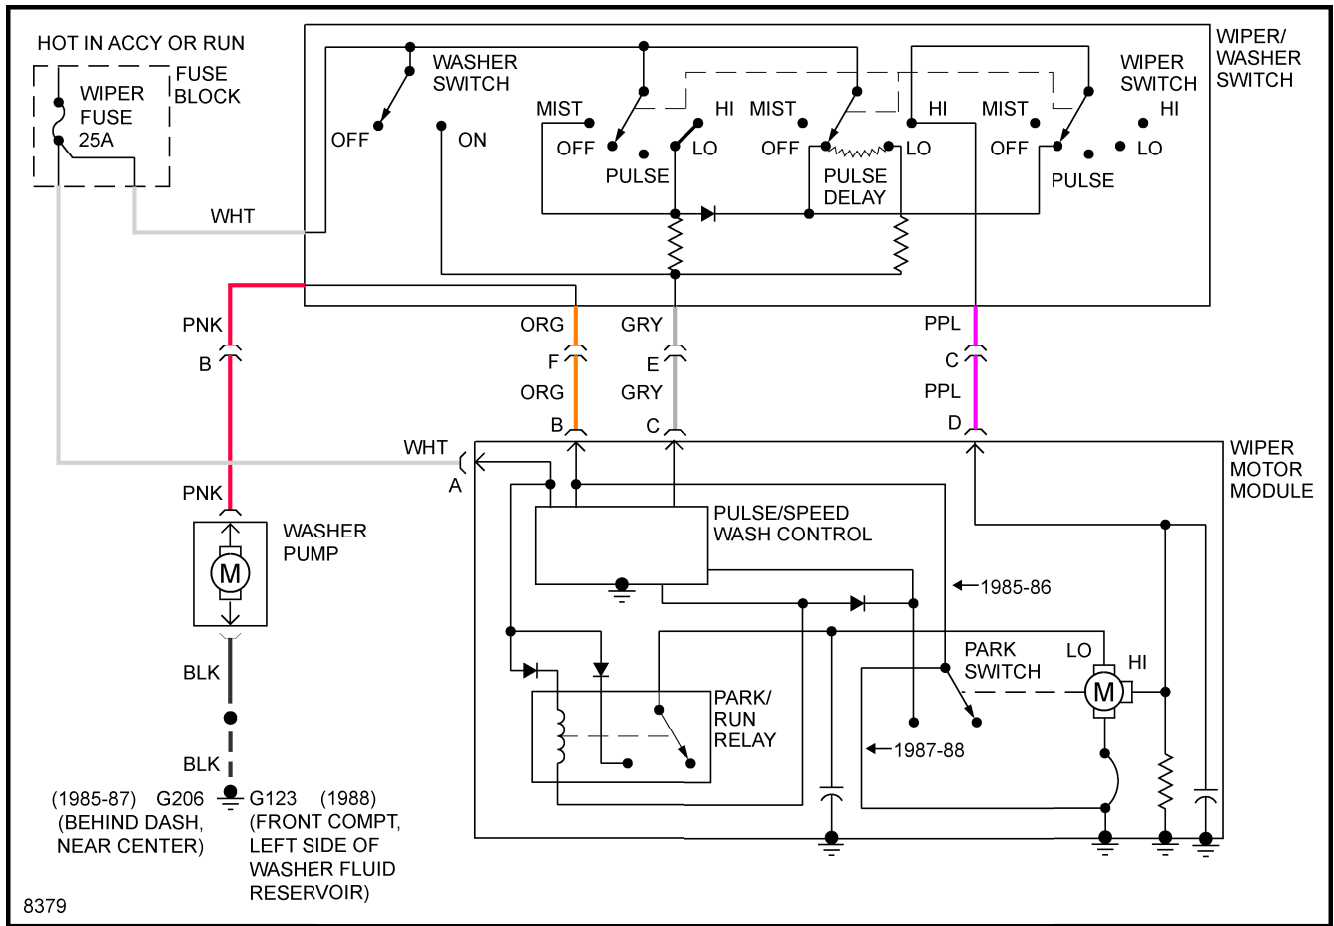

1988 Pontiac Fiero

1988 System Wiring Diagrams Pontiac - Fiero

Fig. 15: Trunk, Tailgate, Fuel Door Circuits

WIPER/WASHER

1988 Pontiac Fiero

1988 System Wiring Diagrams Pontiac - Fiero

Fig. 16: 2-Speed Wiper/Washer Circuit

1988 Pontiac Fiero

1988 System Wiring Diagrams Pontiac - Fiero

Fig. 17: Interval Wiper/Washer Circuit