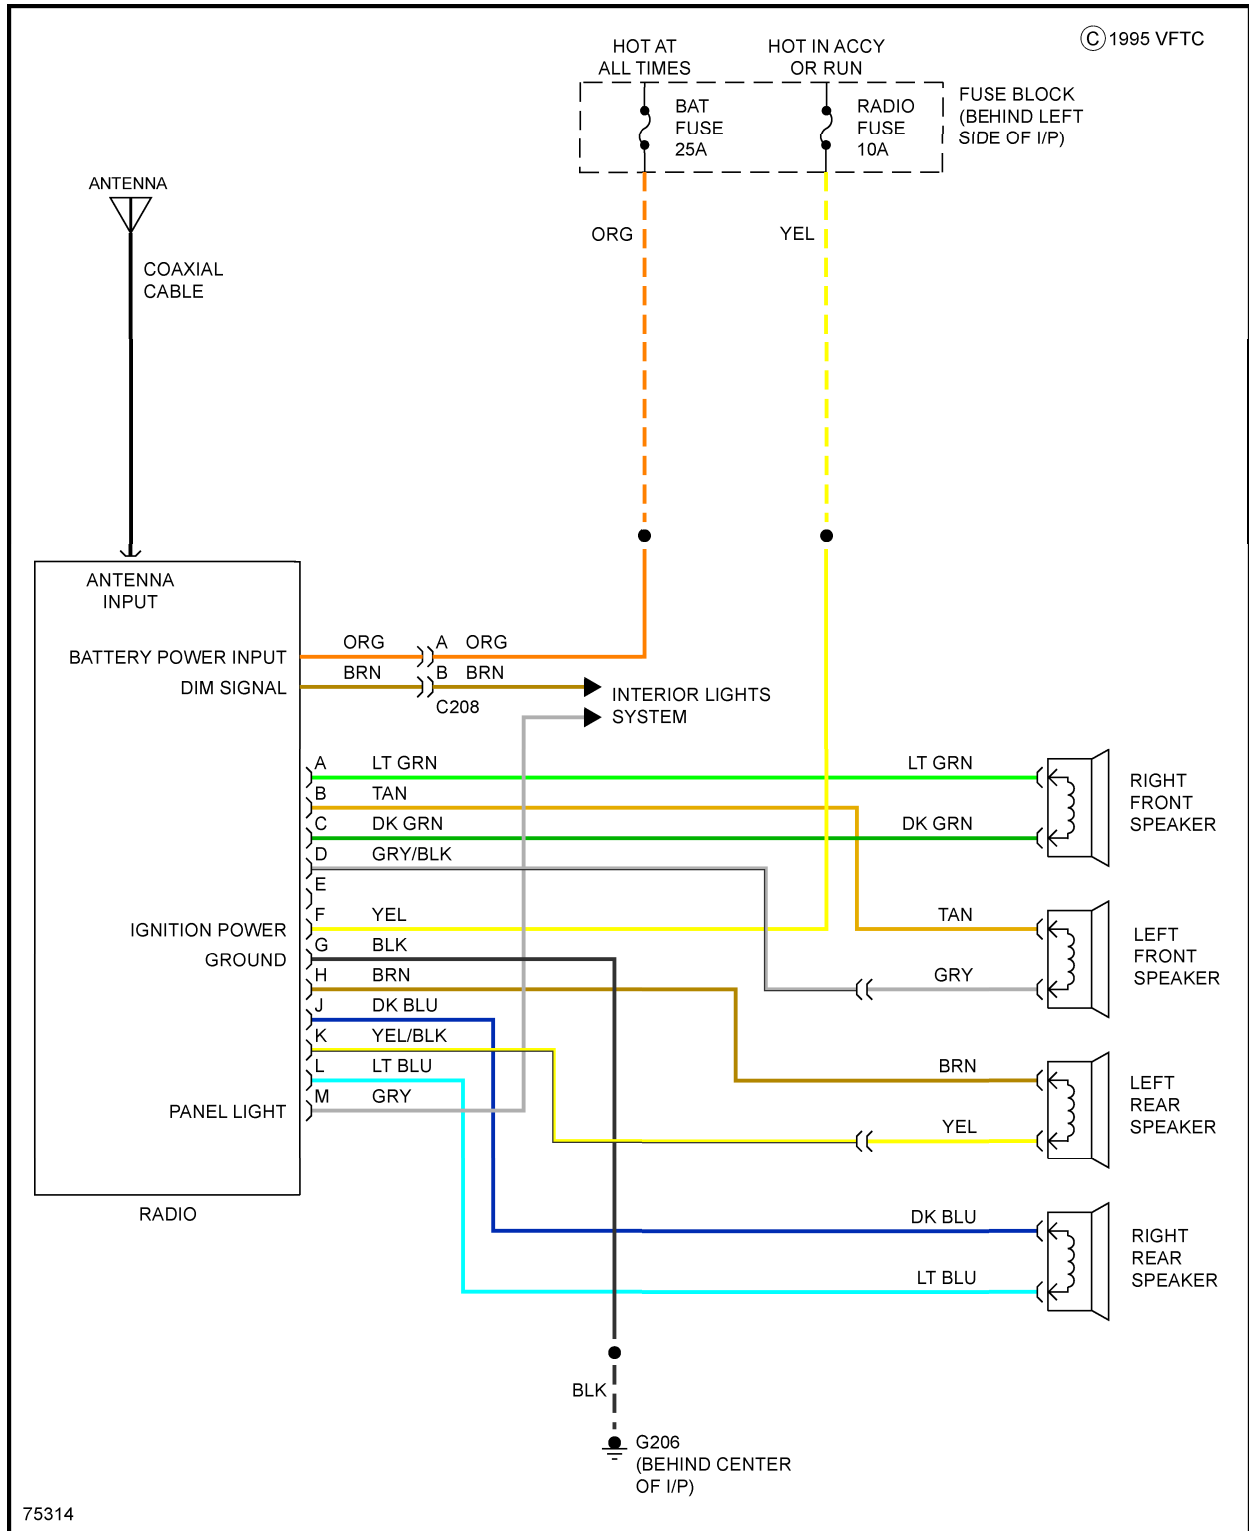

Fig. 8: Power Mirror Circuit

POWER SEATS

1988 Pontiac Fiero

1988 System Wiring Diagrams Pontiac - Fiero

Fig. 9: Power Seat Circuits

POWER WINDOWS

1988 Pontiac Fiero

1988 System Wiring Diagrams Pontiac - Fiero

Fig. 10: Power Window Circuit

RADIO

1988 Pontiac Fiero

1988 System Wiring Diagrams Pontiac - Fiero

Fig. 11: Radio Circuits

1988 Pontiac Fiero

1988 System Wiring Diagrams Pontiac - Fiero

Fig. 12: Radio Circuits, W/ Subwoofer Amplifier

STARTING/CHARGING

1988 Pontiac Fiero

1988 System Wiring Diagrams Pontiac - Fiero

Fig. 13: Charging Circuit

1988 Pontiac Fiero

1988 System Wiring Diagrams Pontiac - Fiero

Fig. 14: Starting Circuit

TRUNK, TAILGATE, FUEL DOOR

1988 Pontiac Fiero

1988 System Wiring Diagrams Pontiac - Fiero

Fig. 15: Trunk, Tailgate, Fuel Door Circuits

WIPER/WASHER

1988 Pontiac Fiero

1988 System Wiring Diagrams Pontiac - Fiero

Fig. 16: 2-Speed Wiper/Washer Circuit