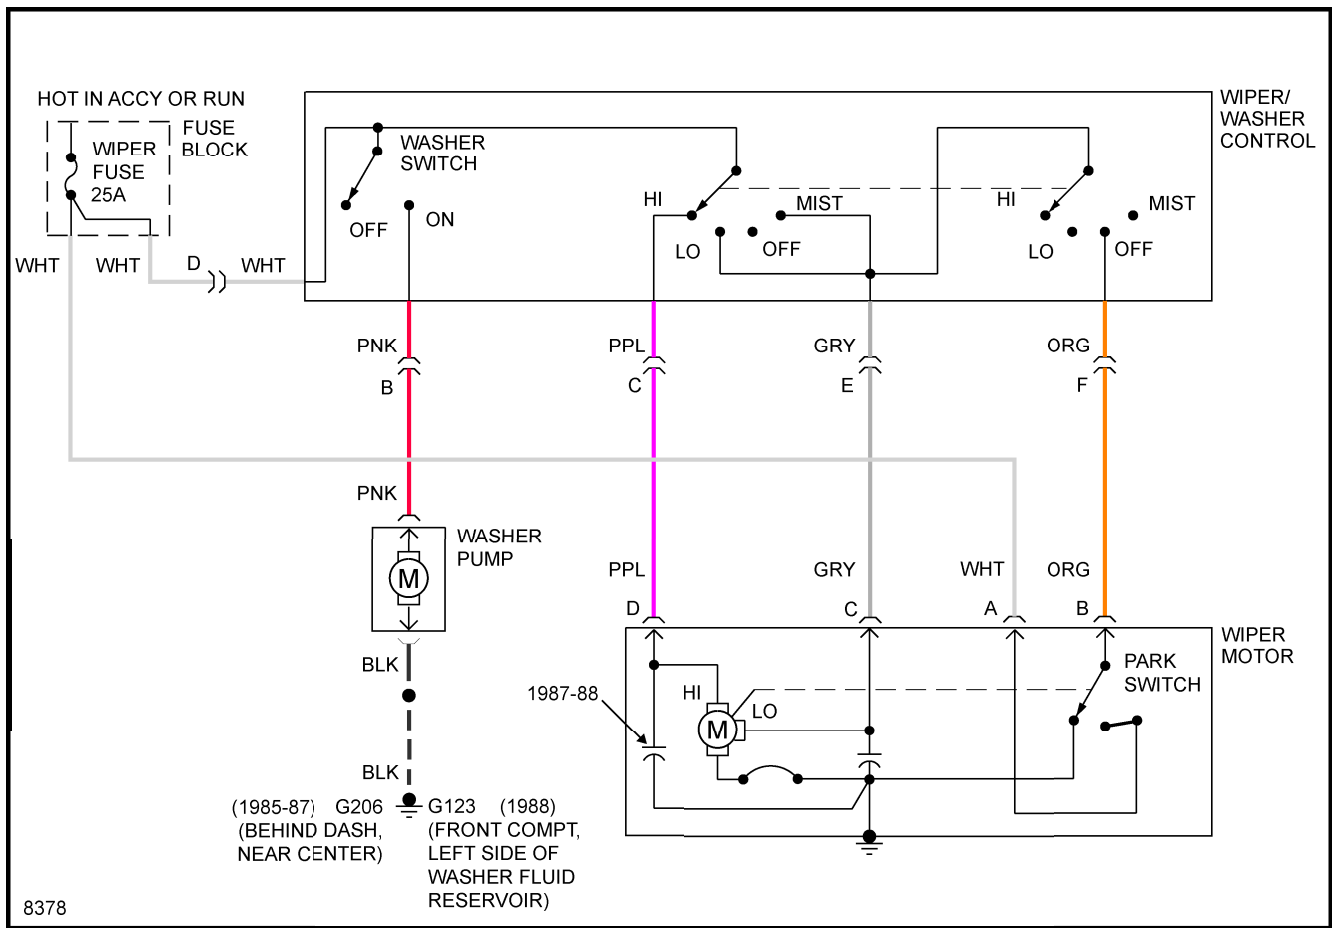

1988 Pontiac Fiero

1988 System Wiring Diagrams Pontiac - Fiero

Fig. 15: Trunk, Tailgate, Fuel Door Circuits

WIPER/WASHER

1988 Pontiac Fiero

1988 System Wiring Diagrams Pontiac - Fiero

Fig. 16: 2-Speed Wiper/Washer Circuit

1988 Pontiac Fiero

1988 System Wiring Diagrams Pontiac - Fiero

Fig. 17: Interval Wiper/Washer Circuit