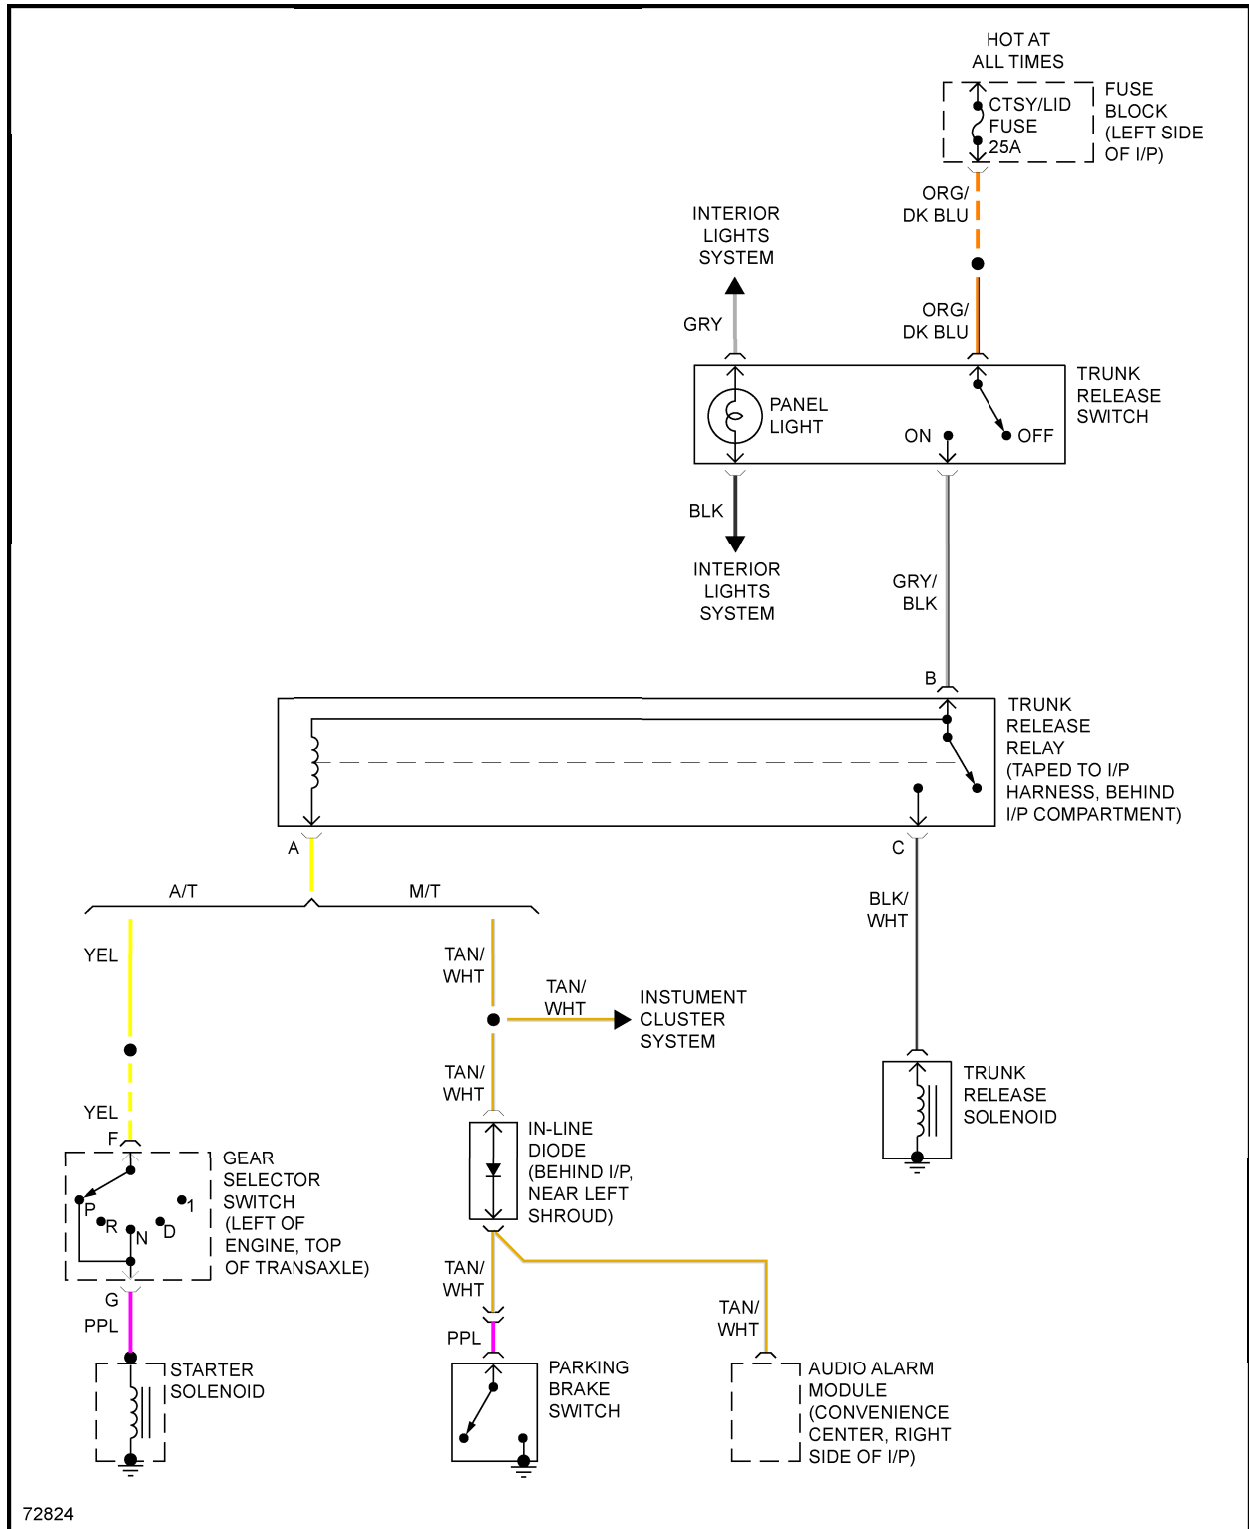

STARTING/CHARGING

1988 Pontiac Fiero

1988 System Wiring Diagrams Pontiac - Fiero

Fig. 13: Charging Circuit

1988 Pontiac Fiero

1988 System Wiring Diagrams Pontiac - Fiero

Fig. 14: Starting Circuit

TRUNK, TAILGATE, FUEL DOOR

1988 Pontiac Fiero

1988 System Wiring Diagrams Pontiac - Fiero

Fig. 15: Trunk, Tailgate, Fuel Door Circuits

WIPER/WASHER

1988 Pontiac Fiero

1988 System Wiring Diagrams Pontiac - Fiero

Fig. 16: 2-Speed Wiper/Washer Circuit

1988 Pontiac Fiero

1988 System Wiring Diagrams Pontiac - Fiero

Fig. 17: Interval Wiper/Washer Circuit