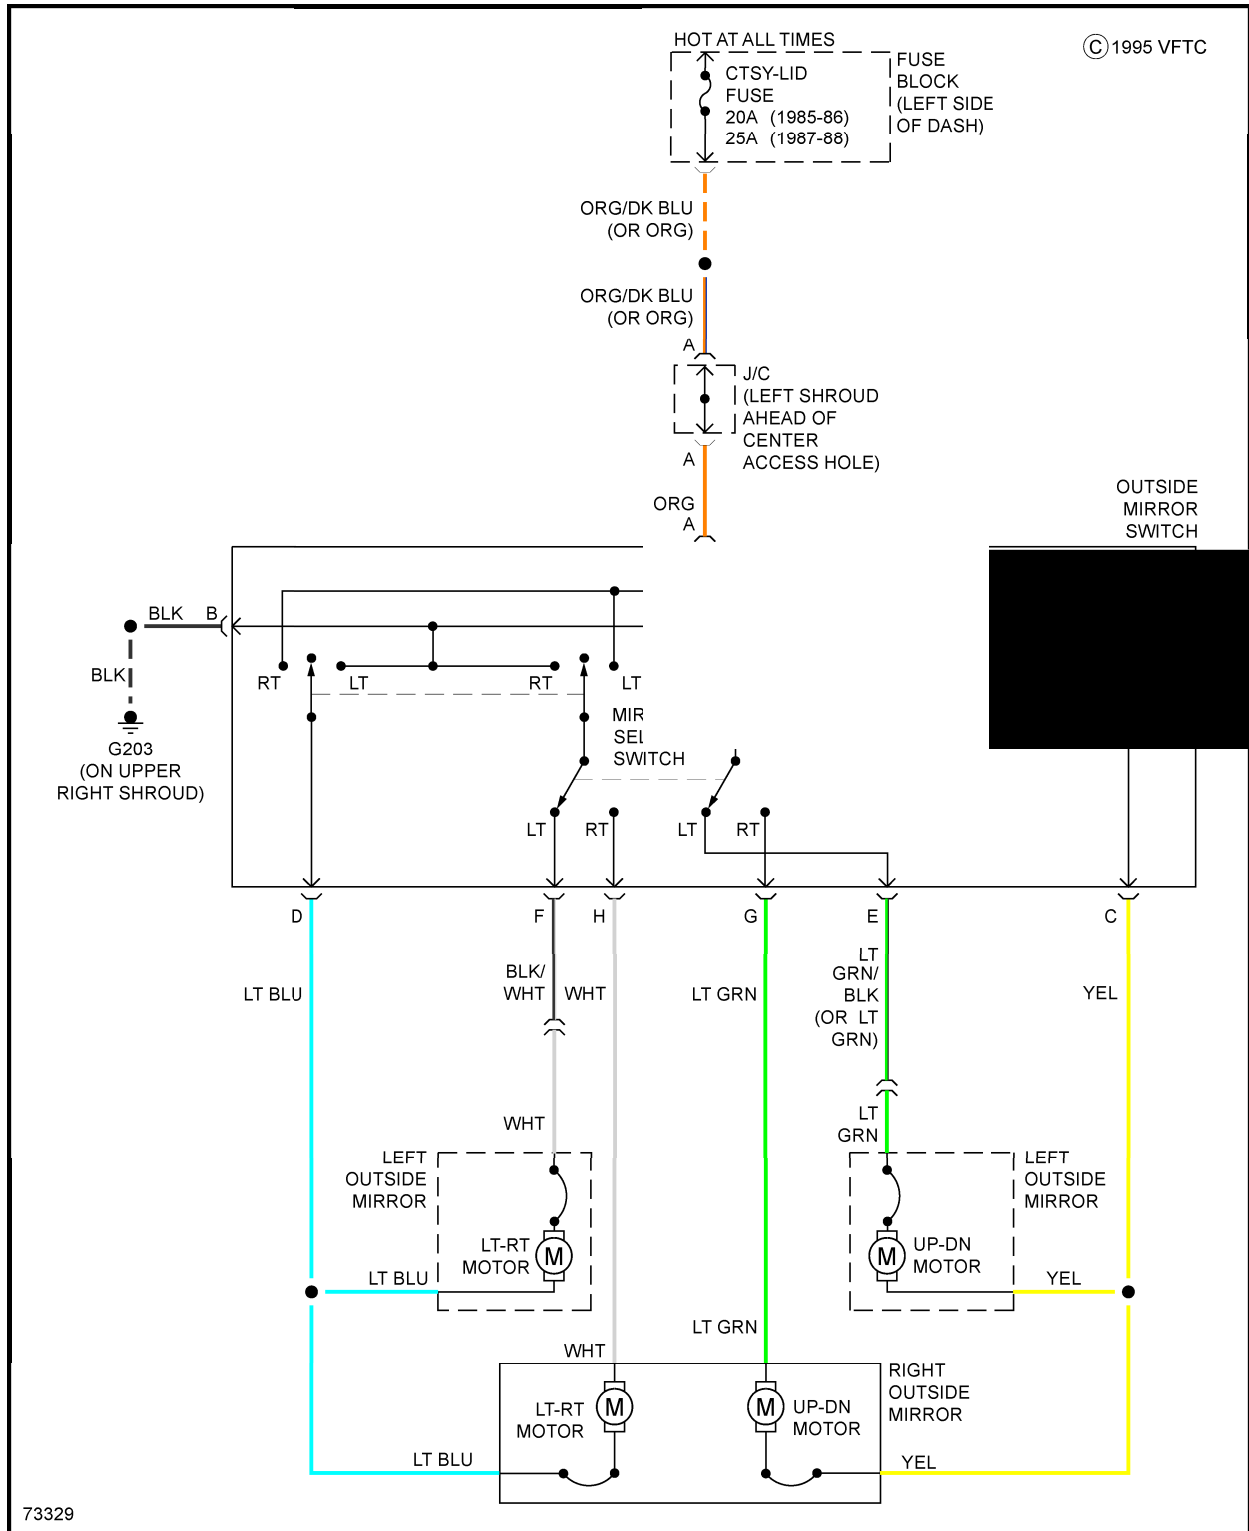

Fig. 4: 2.8L (VIN 9), Cooling Fan Circuit, W/O A/C

DEFOGGERS

1988 Pontiac Fiero

1988 System Wiring Diagrams Pontiac - Fiero

Fig. 5: Defogger Circuit

HORN

1988 Pontiac Fiero

1988 System Wiring Diagrams Pontiac - Fiero

Fig. 6: Horn Circuit

POWER DOOR LOCKS

1988 Pontiac Fiero

1988 System Wiring Diagrams Pontiac - Fiero

Fig. 7: Power Door Lock Circuit

POWER MIRRORS

1988 Pontiac Fiero

1988 System Wiring Diagrams Pontiac - Fiero