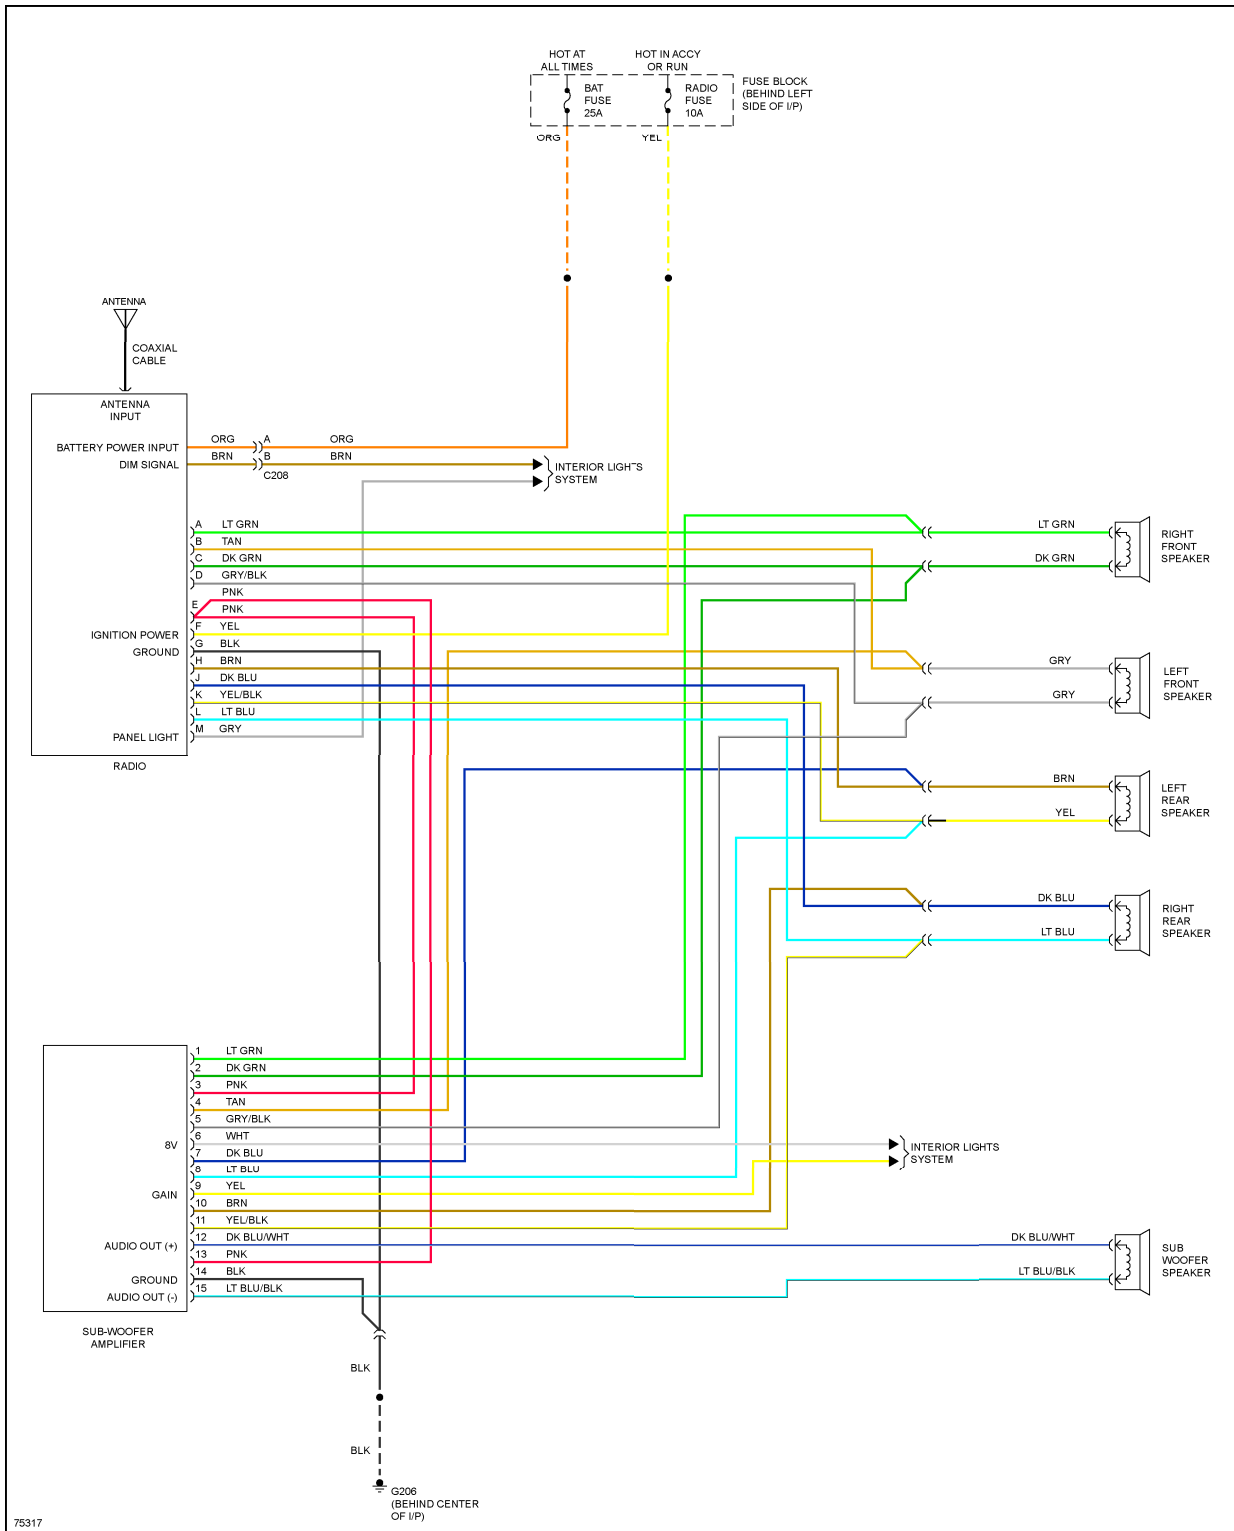

Fig. 8: Power Mirror Circuit

POWER SEATS

1988 Pontiac Fiero

1988 System Wiring Diagrams Pontiac - Fiero

Fig. 9: Power Seat Circuits

POWER WINDOWS

1988 Pontiac Fiero

1988 System Wiring Diagrams Pontiac - Fiero

Fig. 10: Power Window Circuit

RADIO

1988 Pontiac Fiero

1988 System Wiring Diagrams Pontiac - Fiero

Fig. 11: Radio Circuits

1988 Pontiac Fiero

1988 System Wiring Diagrams Pontiac - Fiero

Fig. 12: Radio Circuits, W/ Subwoofer Amplifier

STARTING/CHARGING

1988 Pontiac Fiero

1988 System Wiring Diagrams Pontiac - Fiero

Fig. 13: Charging Circuit

1988 Pontiac Fiero

1988 System Wiring Diagrams Pontiac - Fiero

Fig. 14: Starting Circuit

TRUNK, TAILGATE, FUEL DOOR

1988 Pontiac Fiero

1988 System Wiring Diagrams Pontiac - Fiero

Fig. 15: Trunk, Tailgate, Fuel Door Circuits

WIPER/WASHER

1988 Pontiac Fiero

1988 System Wiring Diagrams Pontiac - Fiero

Fig. 16: 2-Speed Wiper/Washer Circuit