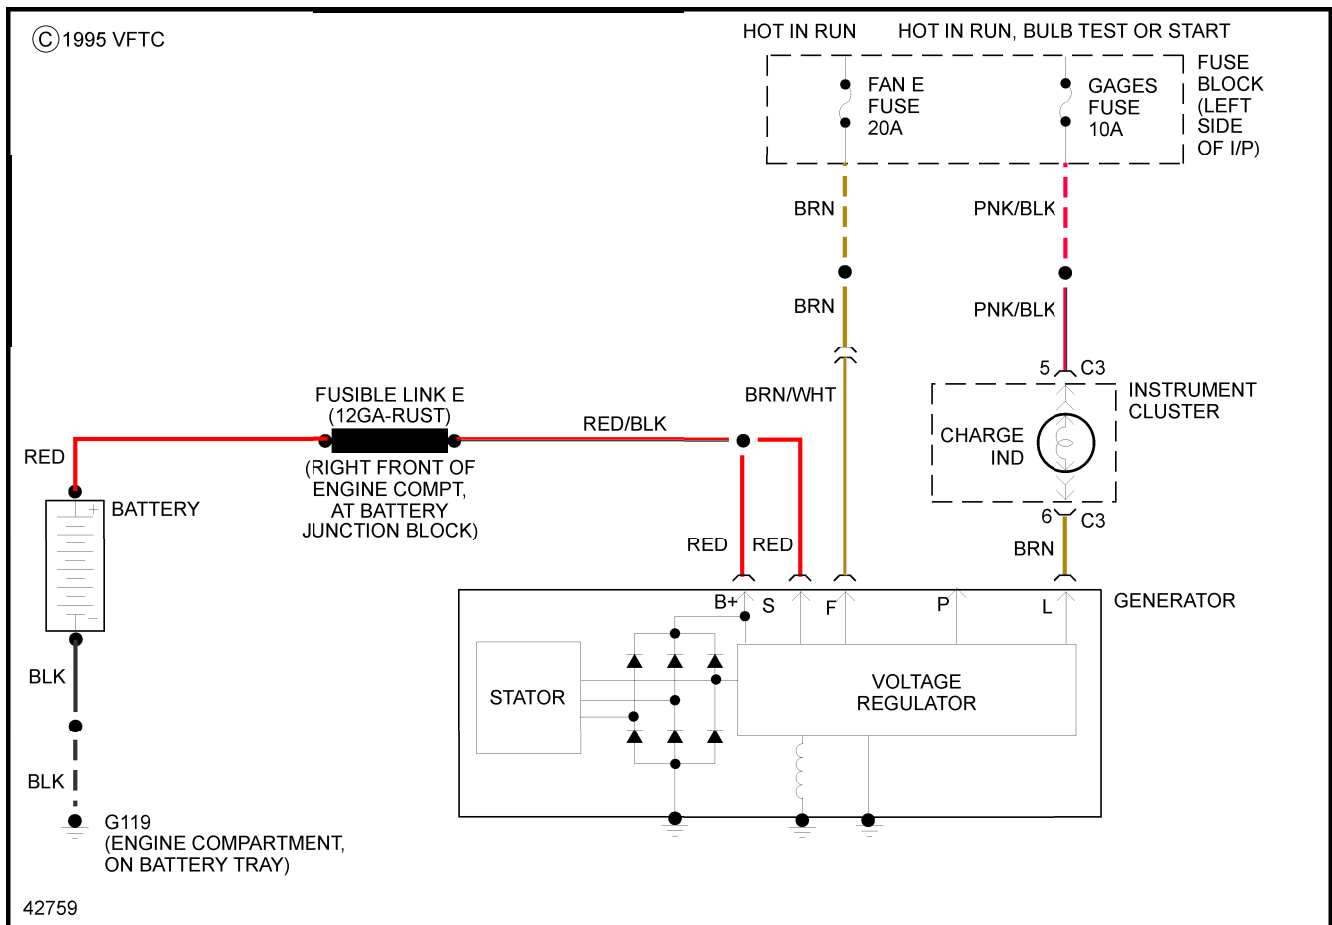

STARTING/CHARGING

1988 Pontiac Fiero

1988 System Wiring Diagrams Pontiac - Fiero

Fig. 13: Charging Circuit

1988 Pontiac Fiero

1988 System Wiring Diagrams Pontiac - Fiero

Fig. 14: Starting Circuit

TRUNK, TAILGATE, FUEL DOOR

1988 Pontiac Fiero

1988 System Wiring Diagrams Pontiac - Fiero

Fig. 15: Trunk, Tailgate, Fuel Door Circuits

WIPER/WASHER

1988 Pontiac Fiero

1988 System Wiring Diagrams Pontiac - Fiero

Fig. 16: 2-Speed Wiper/Washer Circuit