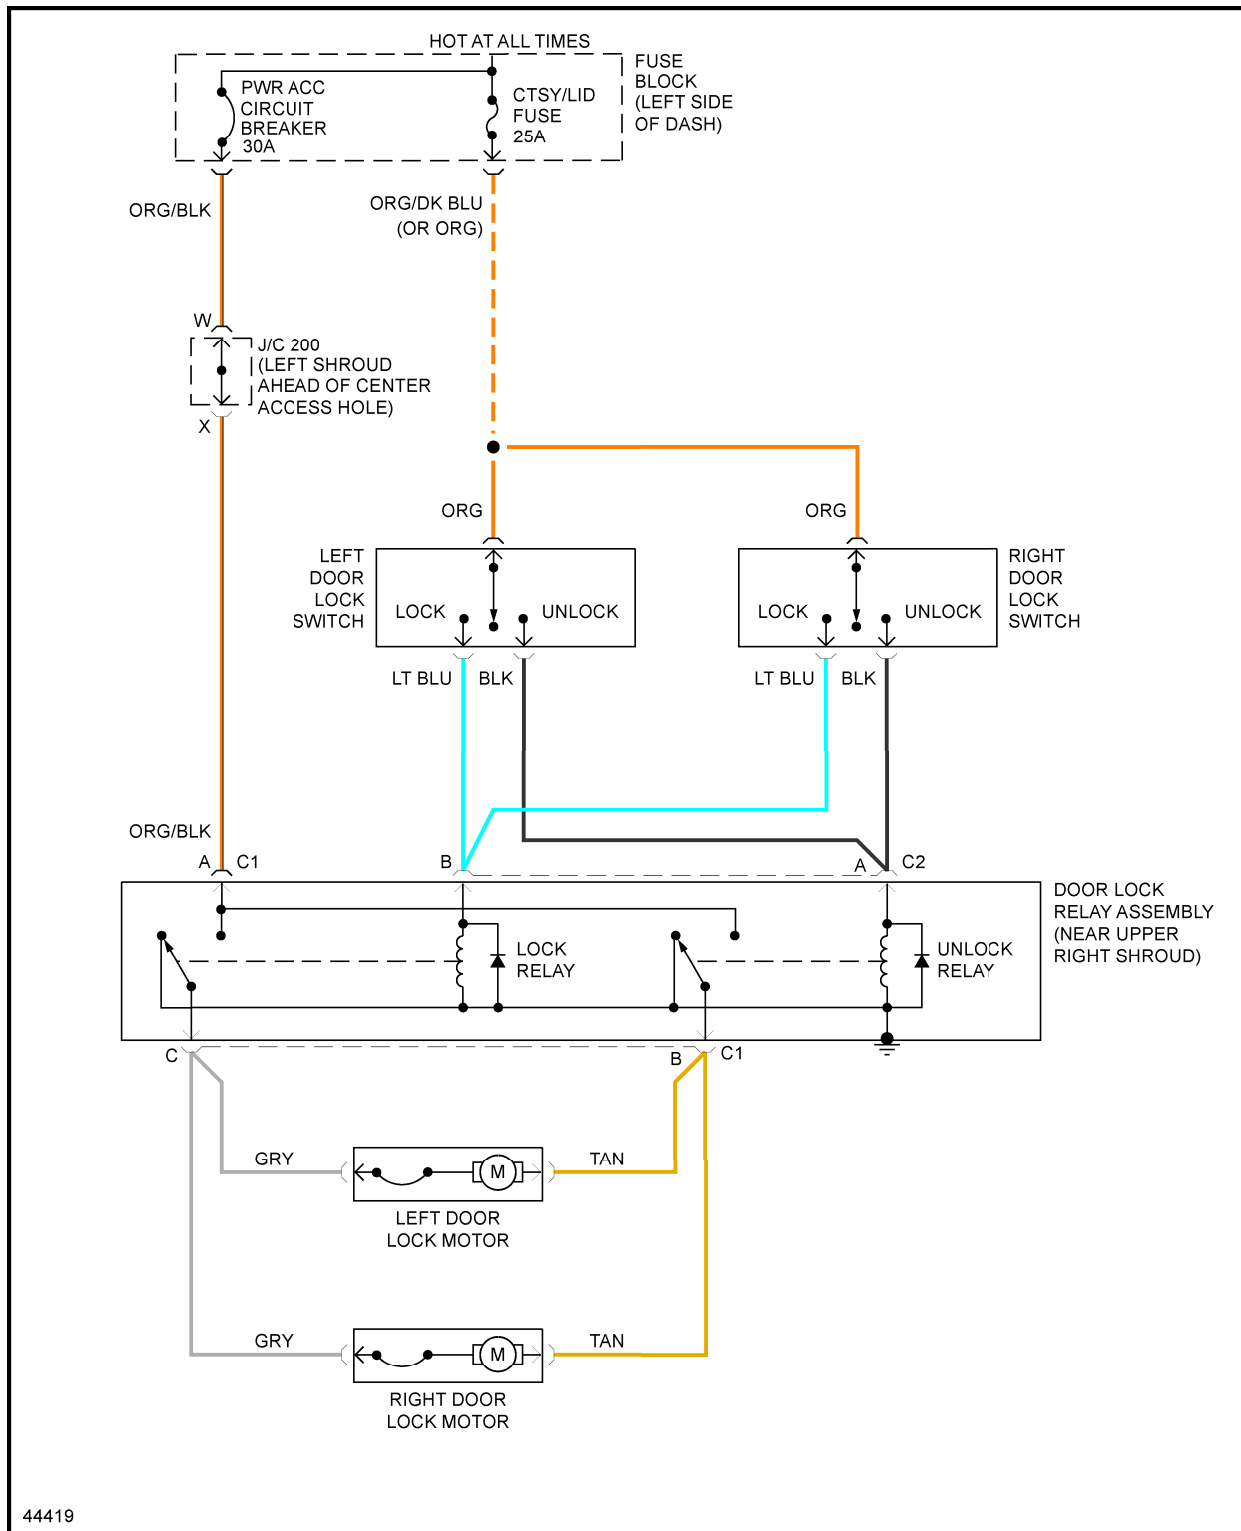

Fig. 4: 2.8L (VIN 9), Cooling Fan Circuit, W/O A/C

DEFOGGERS

1988 Pontiac Fiero

1988 System Wiring Diagrams Pontiac - Fiero

Fig. 5: Defogger Circuit

HORN

1988 Pontiac Fiero

1988 System Wiring Diagrams Pontiac - Fiero

Fig. 6: Horn Circuit

POWER DOOR LOCKS

1988 Pontiac Fiero

1988 System Wiring Diagrams Pontiac - Fiero

Fig. 7: Power Door Lock Circuit

POWER MIRRORS

1988 Pontiac Fiero

1988 System Wiring Diagrams Pontiac - Fiero

Fig. 8: Power Mirror Circuit

POWER SEATS

1988 Pontiac Fiero

1988 System Wiring Diagrams Pontiac - Fiero

Fig. 9: Power Seat Circuits

POWER WINDOWS

1988 Pontiac Fiero

1988 System Wiring Diagrams Pontiac - Fiero