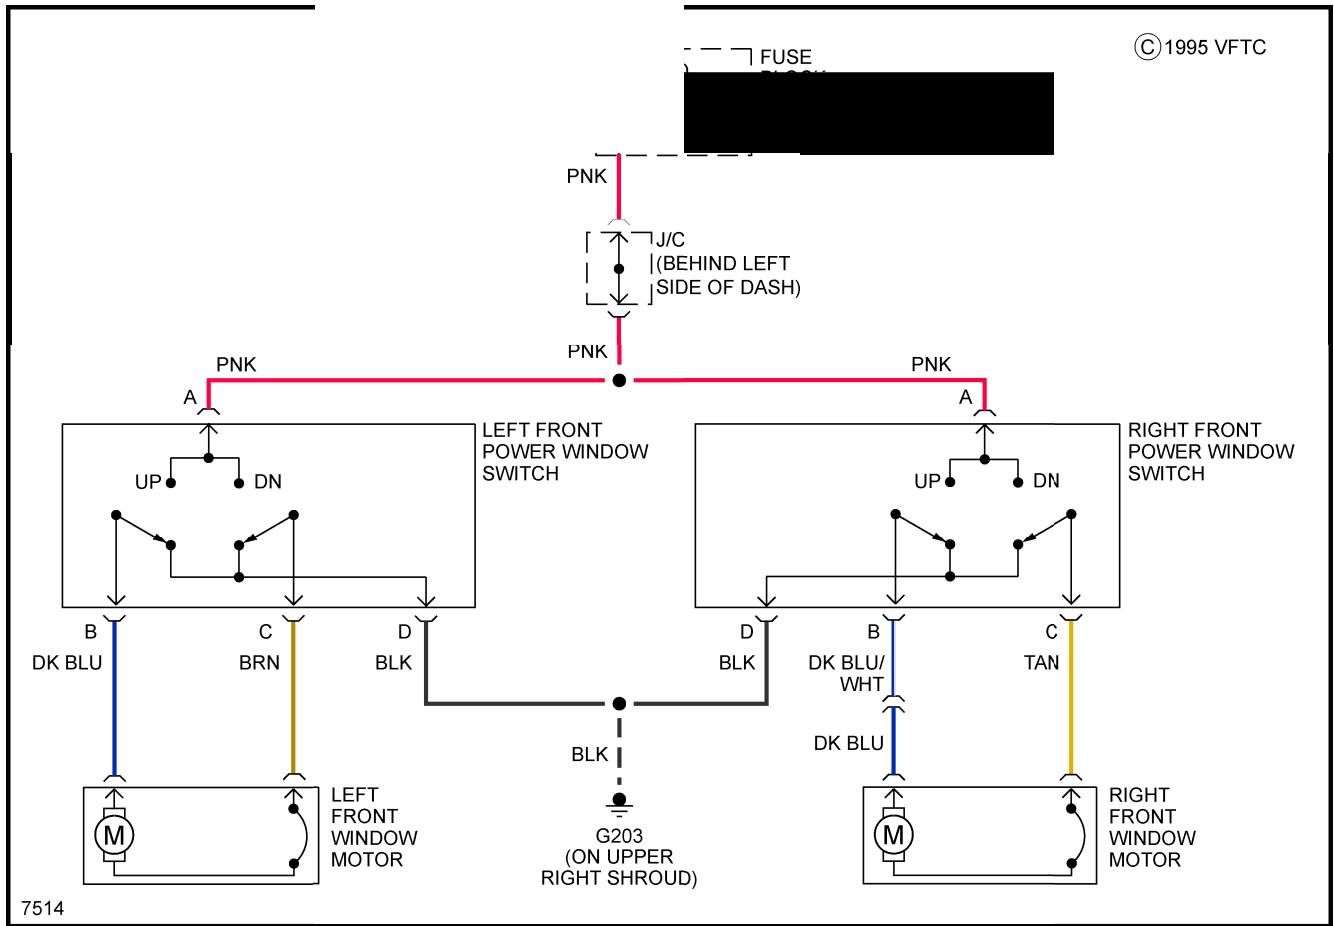

Fig. 6: Horn Circuit

POWER DOOR LOCKS

1988 Pontiac Fiero

1988 System Wiring Diagrams Pontiac - Fiero

Fig. 7: Power Door Lock Circuit

POWER MIRRORS

1988 Pontiac Fiero

1988 System Wiring Diagrams Pontiac - Fiero

Fig. 8: Power Mirror Circuit

POWER SEATS

1988 Pontiac Fiero

1988 System Wiring Diagrams Pontiac - Fiero

Fig. 9: Power Seat Circuits

POWER WINDOWS

1988 Pontiac Fiero

1988 System Wiring Diagrams Pontiac - Fiero