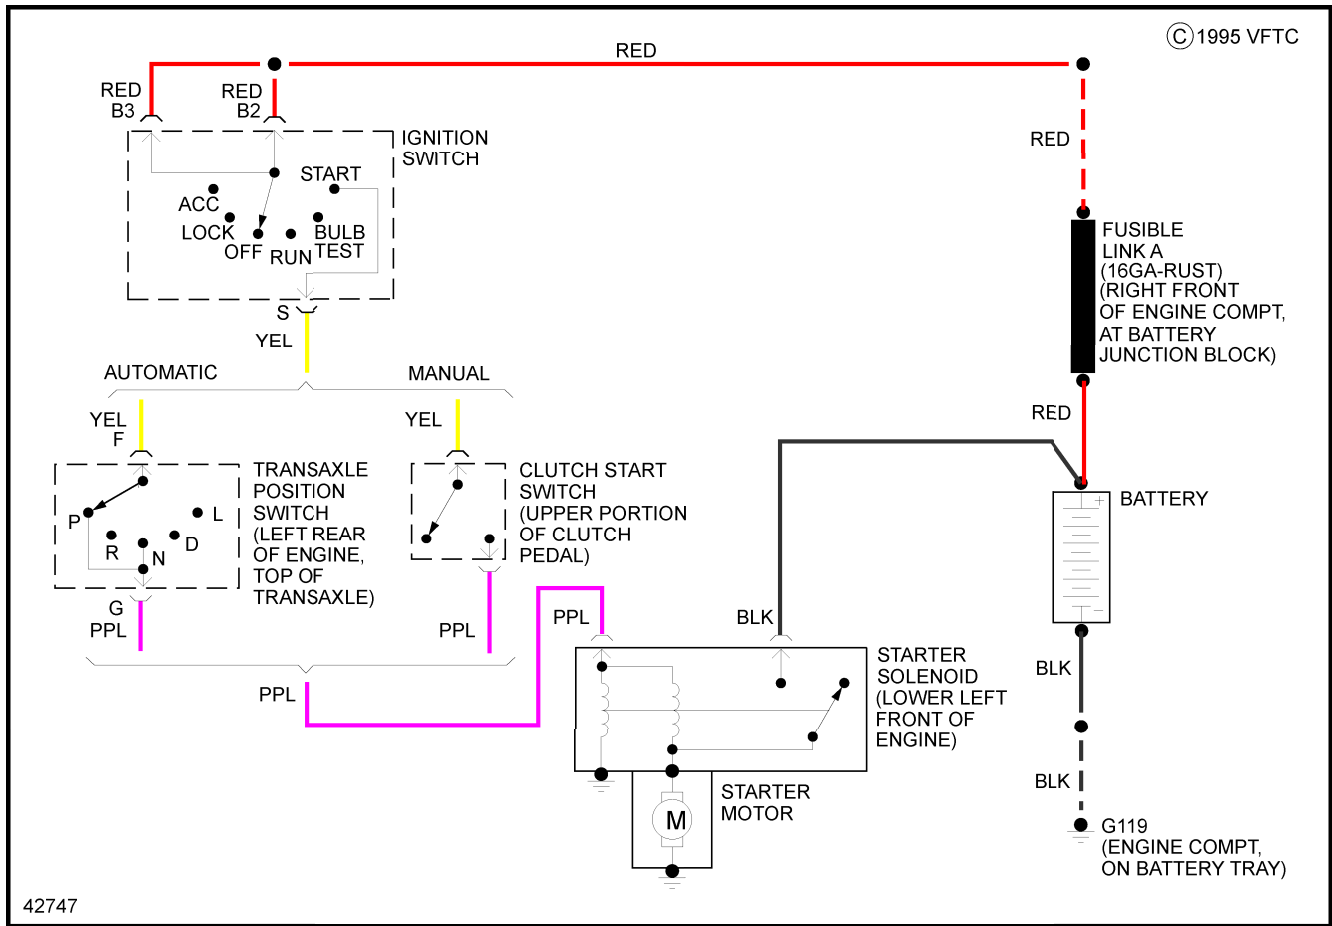

STARTING/CHARGING

1988 Pontiac Fiero

1988 System Wiring Diagrams Pontiac - Fiero

Fig. 13: Charging Circuit

1988 Pontiac Fiero

1988 System Wiring Diagrams Pontiac - Fiero

Fig. 14: Starting Circuit

TRUNK, TAILGATE, FUEL DOOR

1988 Pontiac Fiero

1988 System Wiring Diagrams Pontiac - Fiero

Fig. 15: Trunk, Tailgate, Fuel Door Circuits

WIPER/WASHER

1988 Pontiac Fiero

1988 System Wiring Diagrams Pontiac - Fiero

Fig. 16: 2-Speed Wiper/Washer Circuit