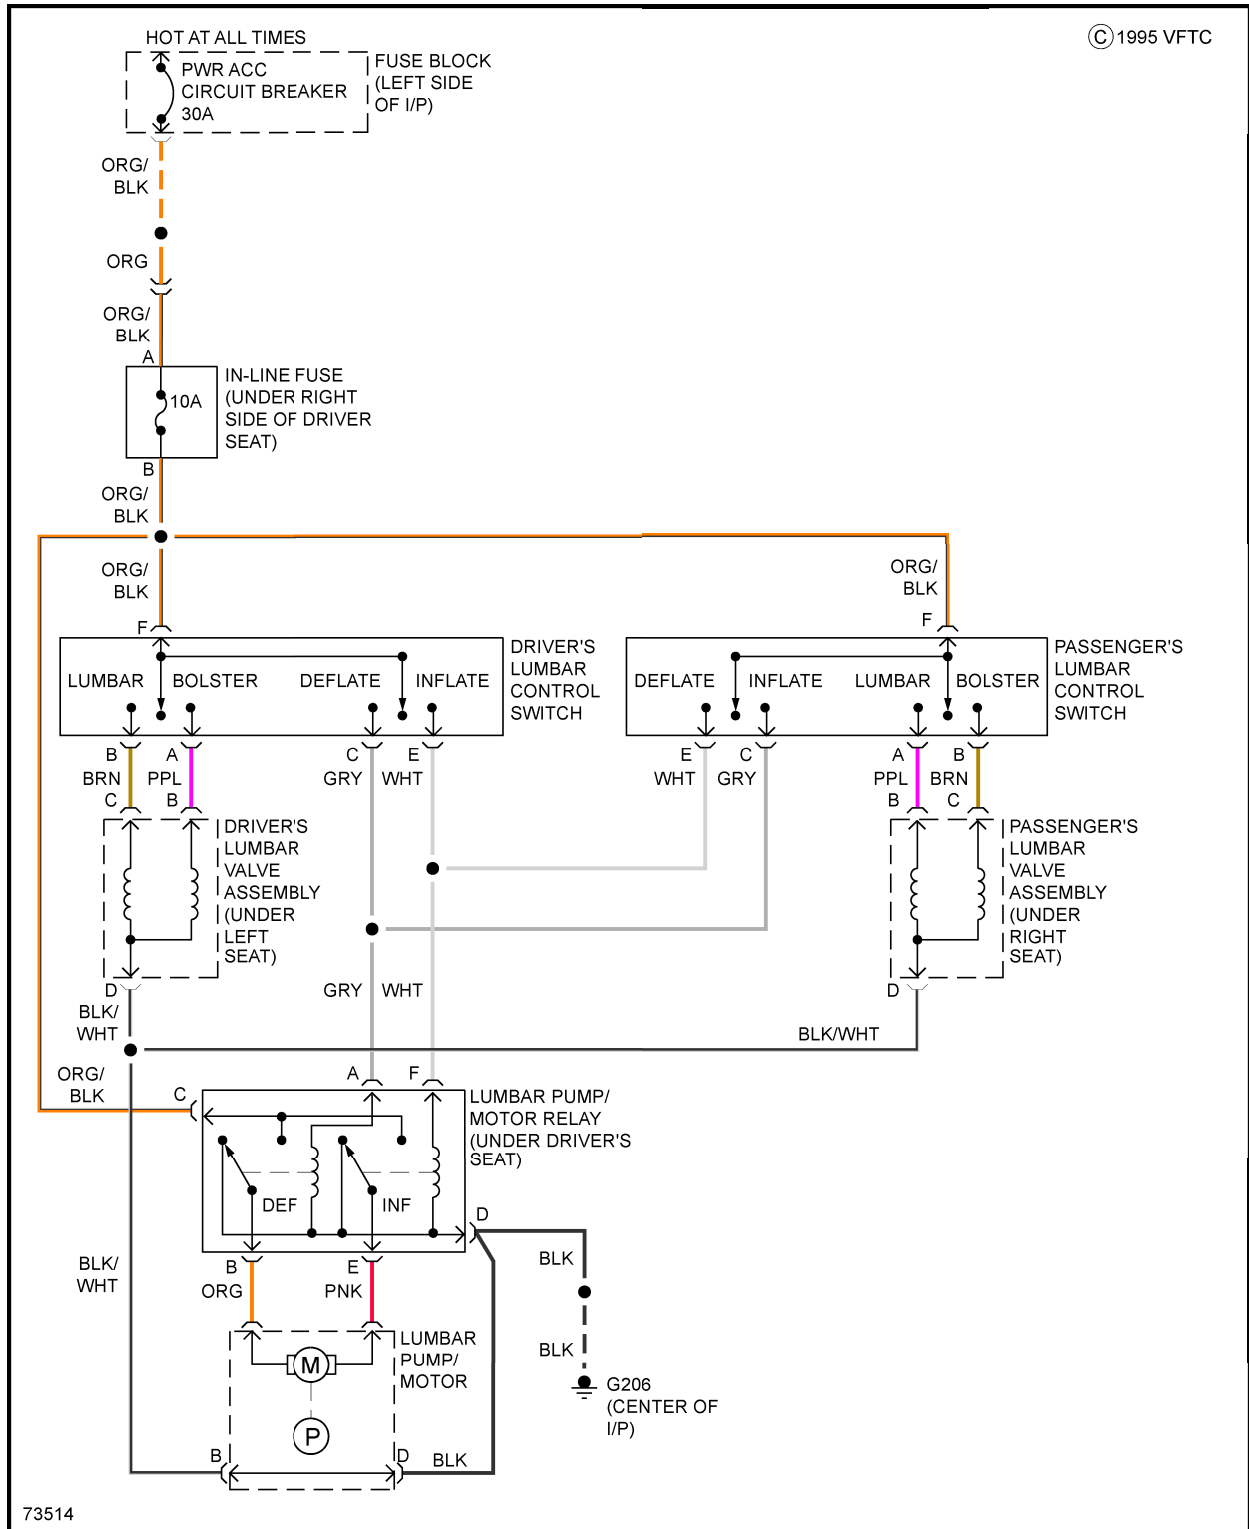

Fig. 6: Horn Circuit

POWER DOOR LOCKS

1988 Pontiac Fiero

1988 System Wiring Diagrams Pontiac - Fiero

Fig. 7: Power Door Lock Circuit

POWER MIRRORS

1988 Pontiac Fiero

1988 System Wiring Diagrams Pontiac - Fiero

Fig. 8: Power Mirror Circuit

POWER SEATS

1988 Pontiac Fiero

1988 System Wiring Diagrams Pontiac - Fiero

Fig. 9: Power Seat Circuits

POWER WINDOWS

1988 Pontiac Fiero

1988 System Wiring Diagrams Pontiac - Fiero

Fig. 10: Power Window Circuit

RADIO

1988 Pontiac Fiero

1988 System Wiring Diagrams Pontiac - Fiero

Fig. 11: Radio Circuits

1988 Pontiac Fiero

1988 System Wiring Diagrams Pontiac - Fiero

Fig. 12: Radio Circuits, W/ Subwoofer Amplifier