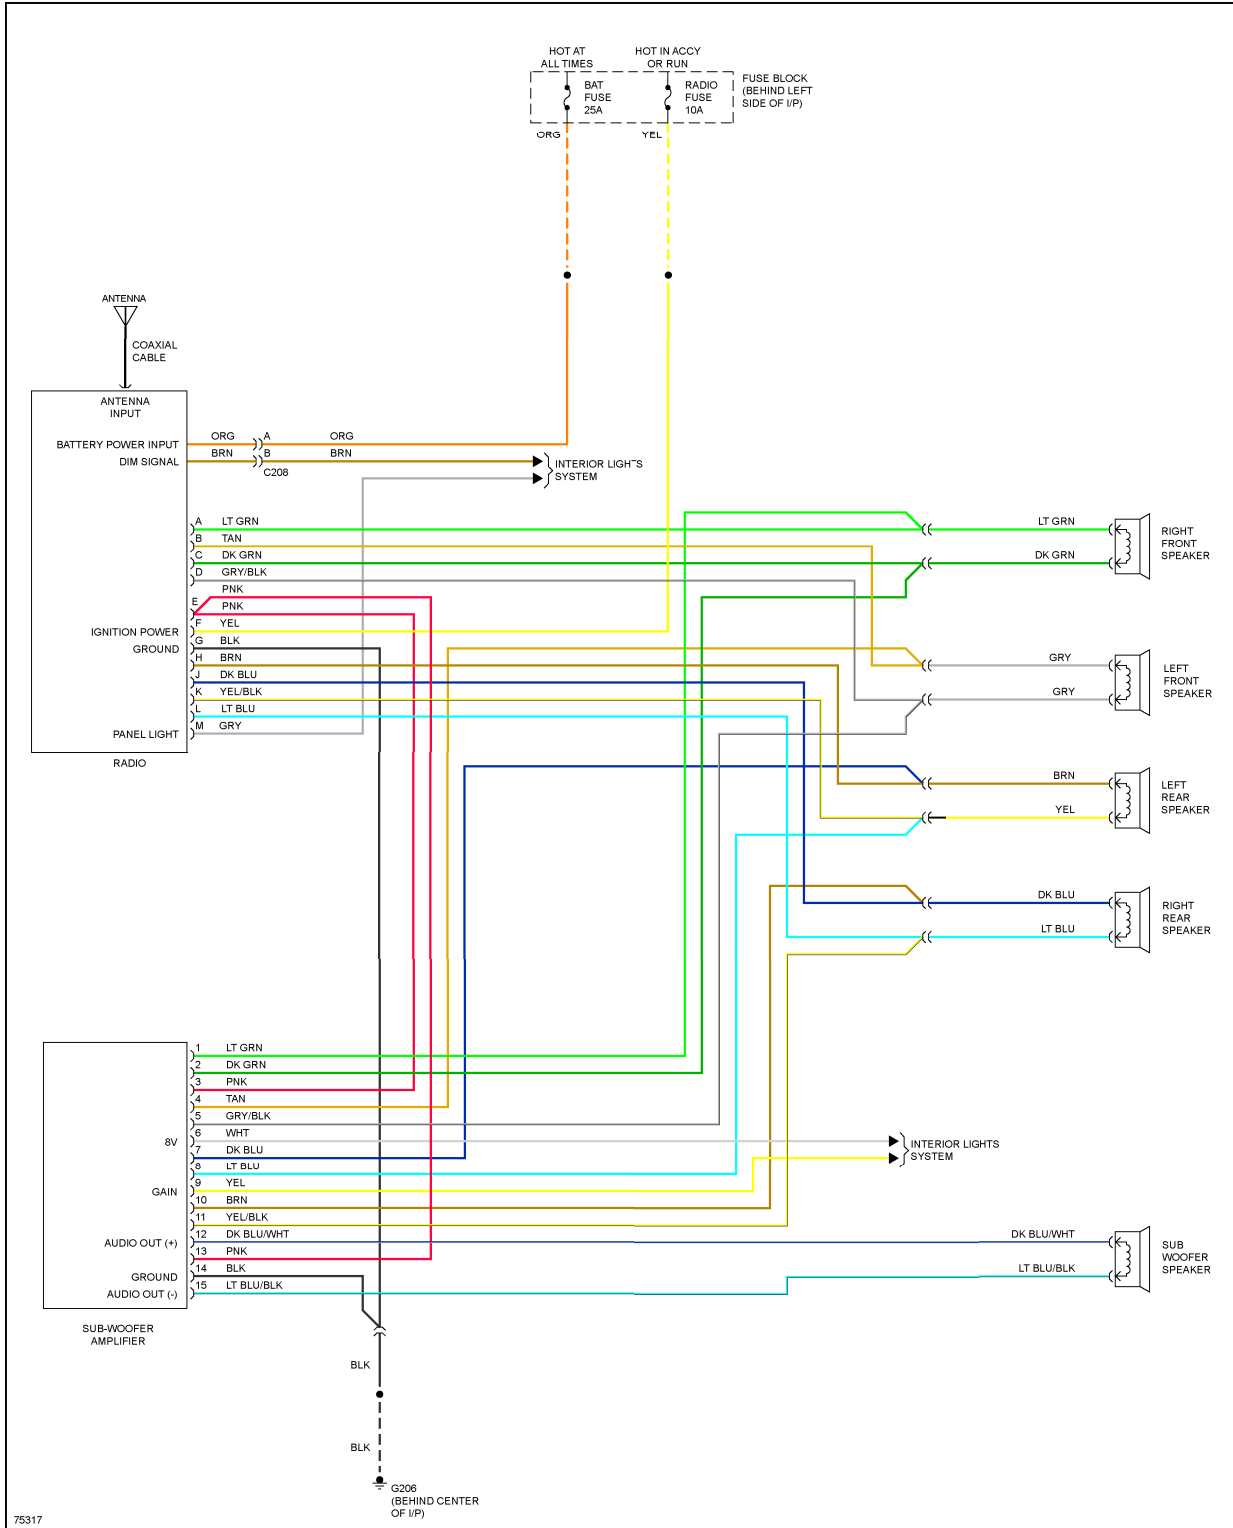

1988 System Wiring Diagrams Pontiac - Fiero

Fig. 8: Power Mirror Circuit

POWER SEATS

1988 Pontiac Fiero GT

1988 System Wiring Diagrams Pontiac - Fiero

Fig. 9: Power Seat Circuits

POWER WINDOWS

1988 Pontiac Fiero GT

1988 System Wiring Diagrams Pontiac - Fiero

Fig. 10: Power Window Circuit

RADIO

1988 Pontiac Fiero GT

1988 System Wiring Diagrams Pontiac - Fiero

Fig. 11: Radio Circuits

1988 Pontiac Fiero GT

1988 System Wiring Diagrams Pontiac - Fiero

Fig. 14: Starting Circuit

TRUNK, TAILGATE, FUEL DOOR

1988 Pontiac Fiero GT

1988 System Wiring Diagrams Pontiac - Fiero

Fig. 15: Trunk, Tailgate, Fuel Door Circuits

WIPER/WASHER

1988 Pontiac Fiero GT

1988 System Wiring Diagrams Pontiac - Fiero

Fig. 16: 2-Speed Wiper/Washer Circuit

1988 Pontiac Fiero GT

1988 System Wiring Diagrams Pontiac - Fiero

Fig. 17: Interval Wiper/Washer Circuit