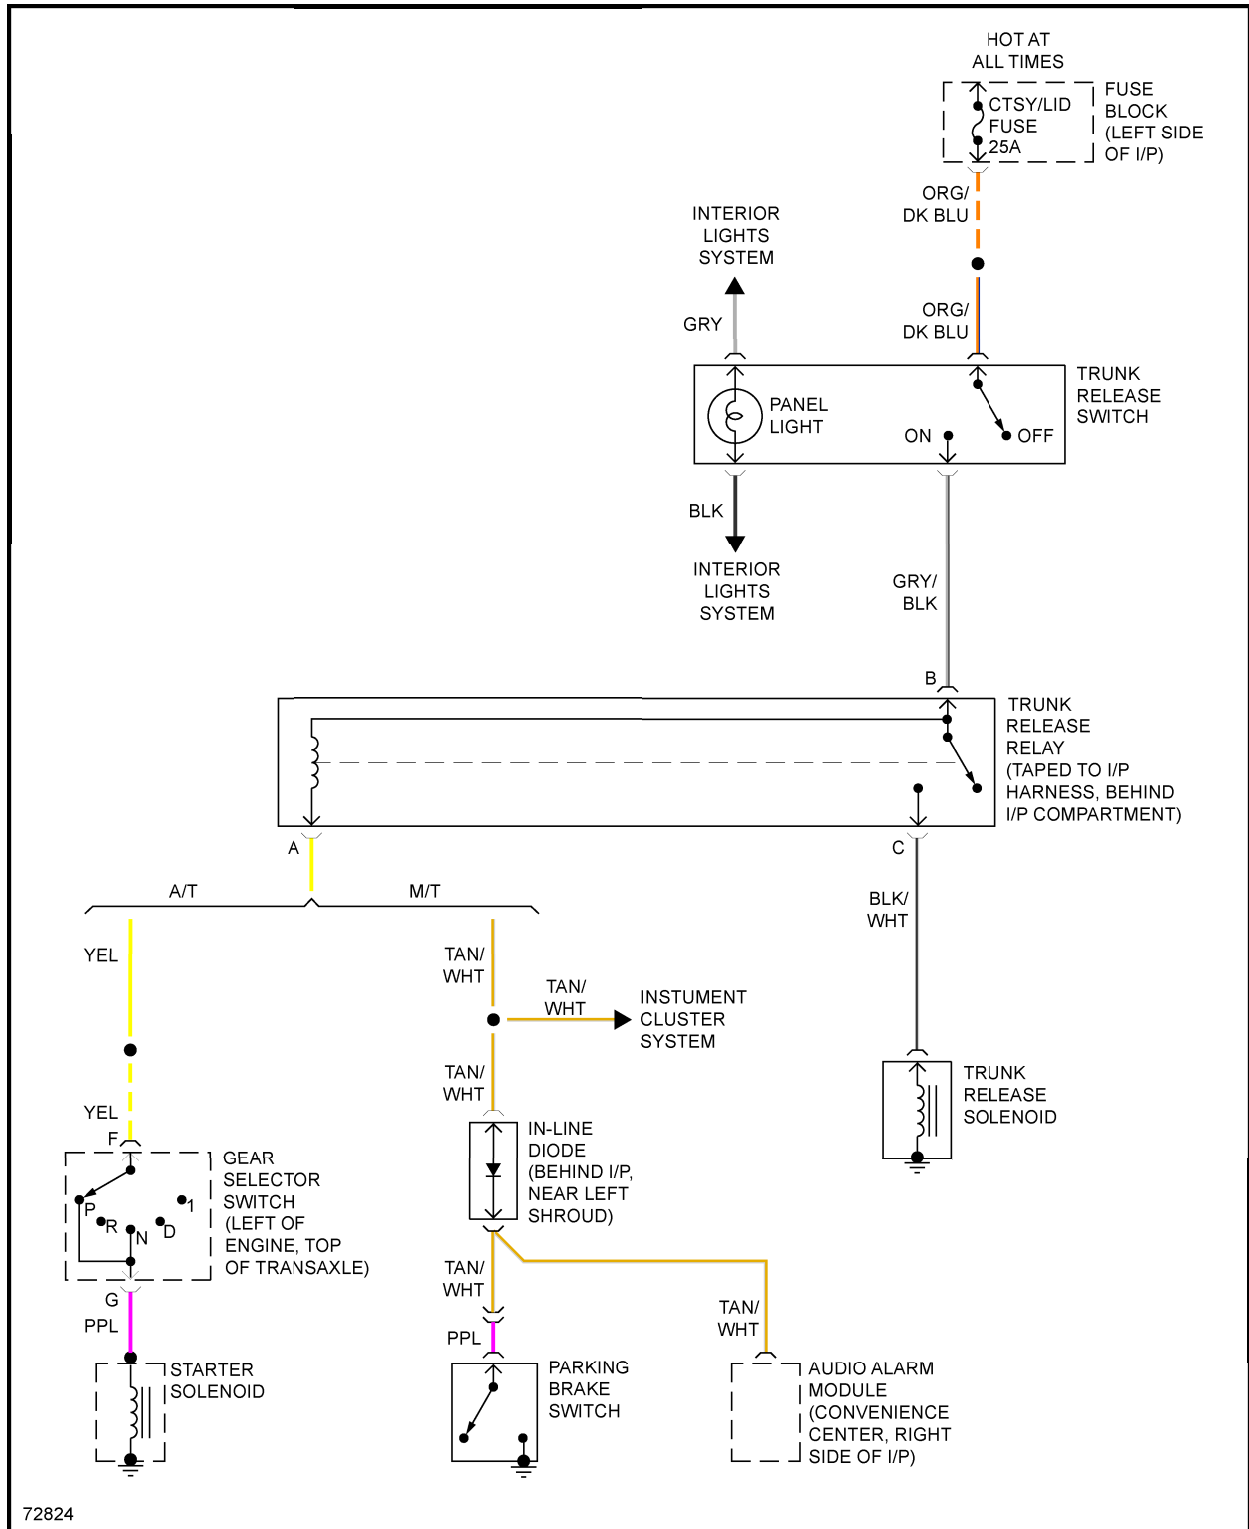

Fig. 14: Starting Circuit

TRUNK, TAILGATE, FUEL DOOR

1988 Pontiac Fiero GT

1988 System Wiring Diagrams Pontiac - Fiero

Fig. 15: Trunk, Tailgate, Fuel Door Circuits

WIPER/WASHER

1988 Pontiac Fiero GT

1988 System Wiring Diagrams Pontiac - Fiero

Fig. 16: 2-Speed Wiper/Washer Circuit

1988 Pontiac Fiero GT

1988 System Wiring Diagrams Pontiac - Fiero

Fig. 17: Interval Wiper/Washer Circuit