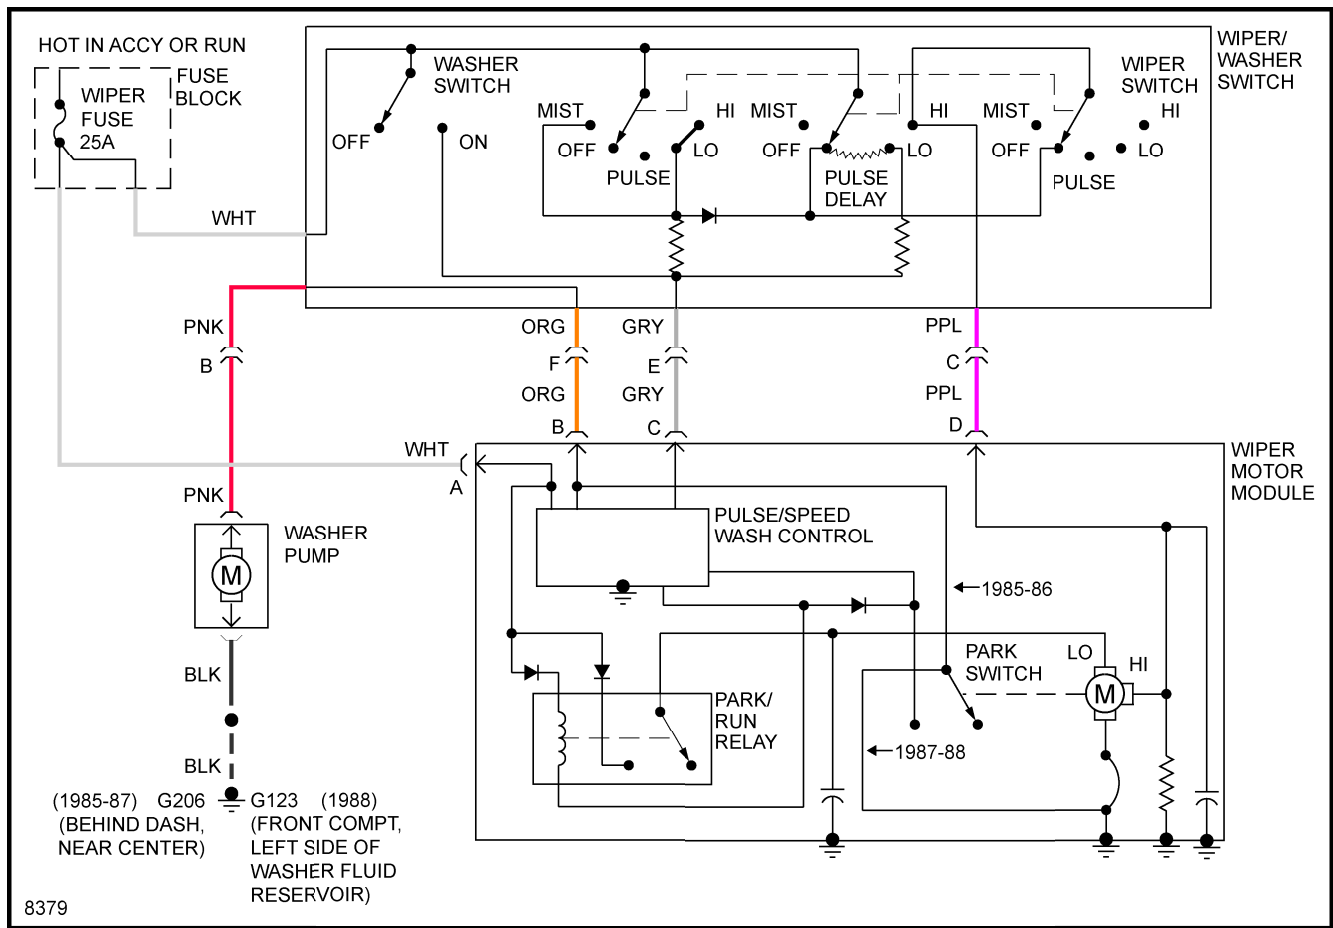

Fig. 14: Starting Circuit

TRUNK, TAILGATE, FUEL DOOR

1988 Pontiac Fiero GT

1988 System Wiring Diagrams Pontiac - Fiero

Fig. 15: Trunk, Tailgate, Fuel Door Circuits

WIPER/WASHER

1988 Pontiac Fiero GT

1988 System Wiring Diagrams Pontiac - Fiero

Fig. 16: 2-Speed Wiper/Washer Circuit

1988 Pontiac Fiero GT

1988 System Wiring Diagrams Pontiac - Fiero

Fig. 17: Interval Wiper/Washer Circuit