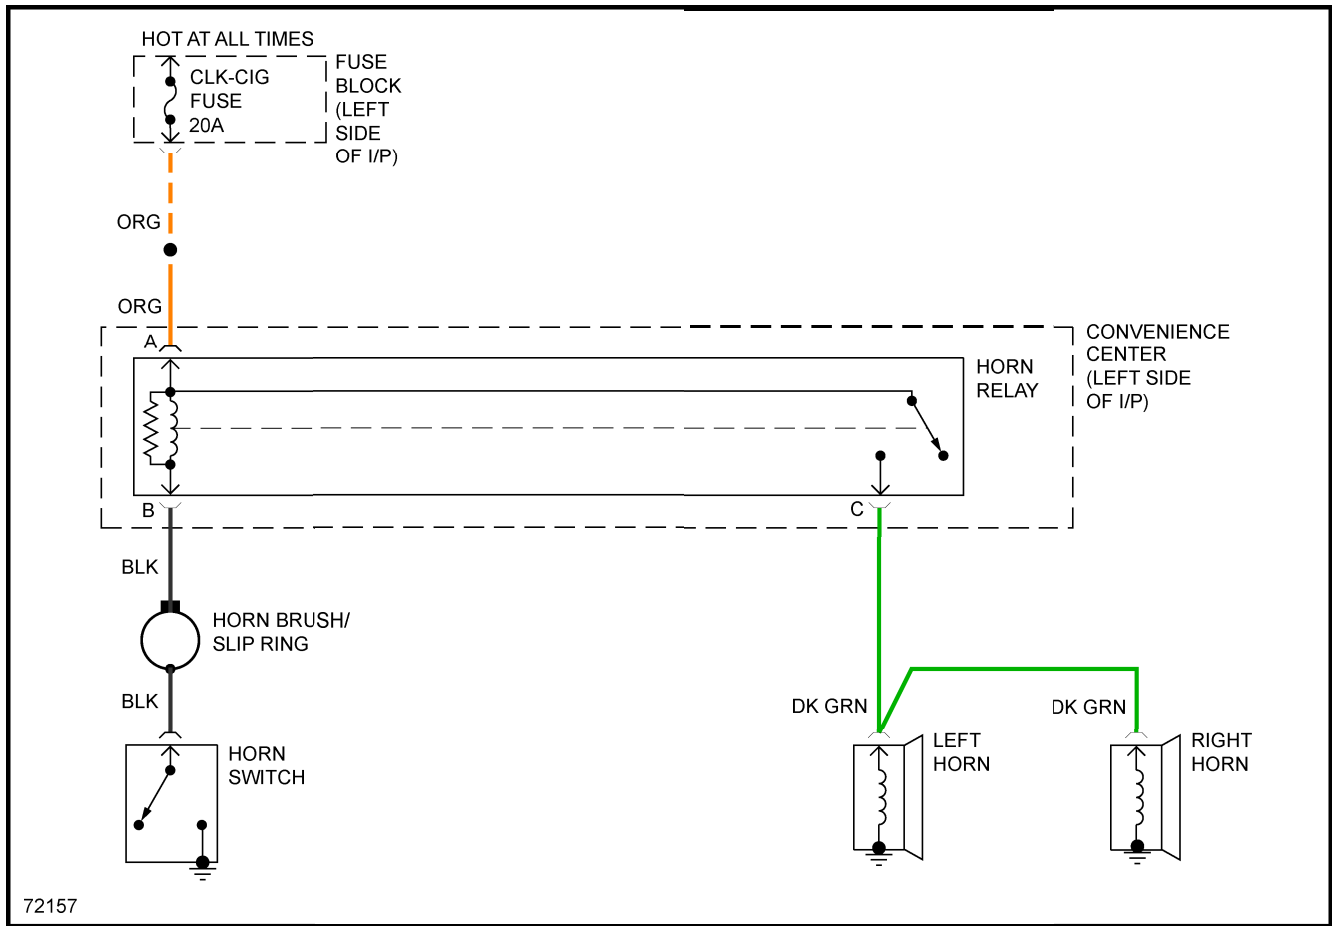

1988 System Wiring Diagrams Pontiac - Fiero

Fig. 6: Horn Circuit

POWER DOOR LOCKS

1988 Pontiac Fiero GT

1988 System Wiring Diagrams Pontiac - Fiero

Fig. 7: Power Door Lock Circuit

POWER MIRRORS

1988 Pontiac Fiero GT