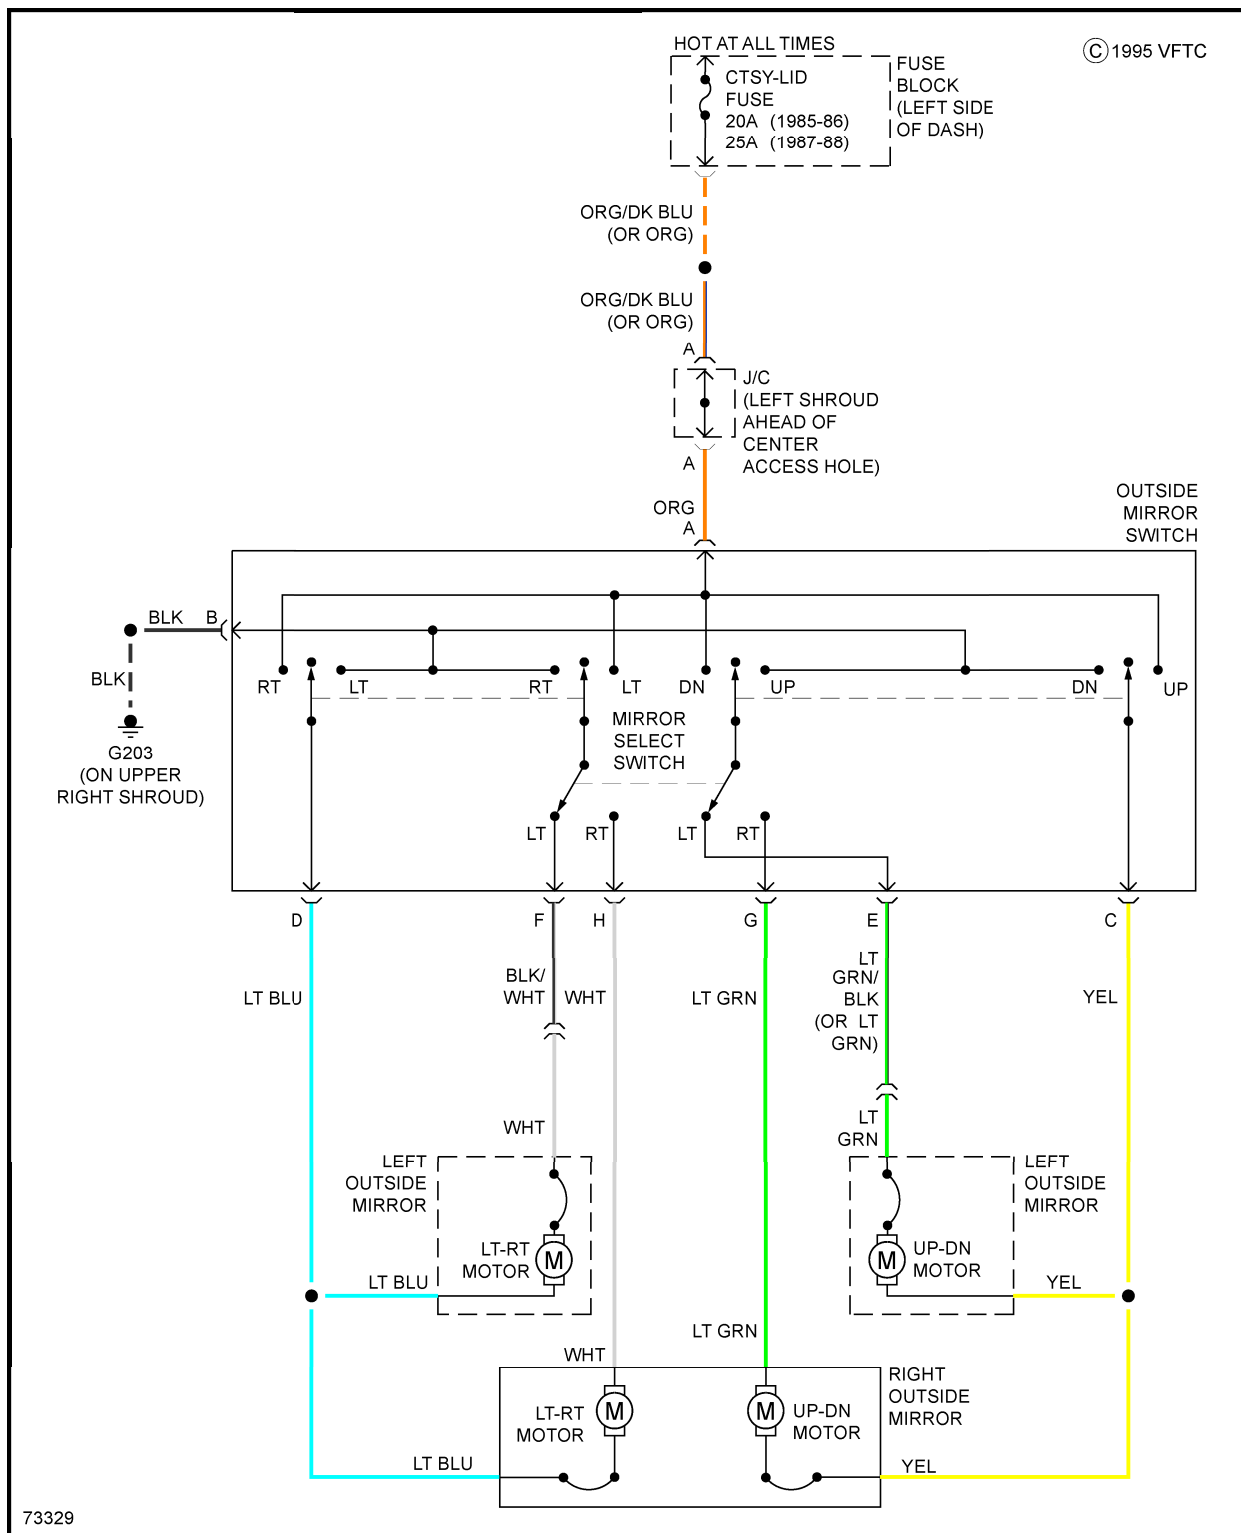

1988 System Wiring Diagrams Pontiac - Fiero

Fig. 4: 2.8L (VIN 9), Cooling Fan Circuit, W/O A/C

DEFOGGERS

1988 Pontiac Fiero GT

1988 System Wiring Diagrams Pontiac - Fiero

Fig. 5: Defogger Circuit

HORN

1988 Pontiac Fiero GT

1988 System Wiring Diagrams Pontiac - Fiero

Fig. 6: Horn Circuit

POWER DOOR LOCKS

1988 Pontiac Fiero GT

1988 System Wiring Diagrams Pontiac - Fiero

Fig. 7: Power Door Lock Circuit

POWER MIRRORS

1988 Pontiac Fiero GT

1988 System Wiring Diagrams Pontiac - Fiero

Fig. 8: Power Mirror Circuit

POWER SEATS

1988 Pontiac Fiero GT

1988 System Wiring Diagrams Pontiac - Fiero

Fig. 9: Power Seat Circuits

POWER WINDOWS

1988 Pontiac Fiero GT

1988 System Wiring Diagrams Pontiac - Fiero

Fig. 10: Power Window Circuit

RADIO

1988 Pontiac Fiero GT

1988 System Wiring Diagrams Pontiac - Fiero

Fig. 11: Radio Circuits

1988 Pontiac Fiero GT

1988 System Wiring Diagrams Pontiac - Fiero