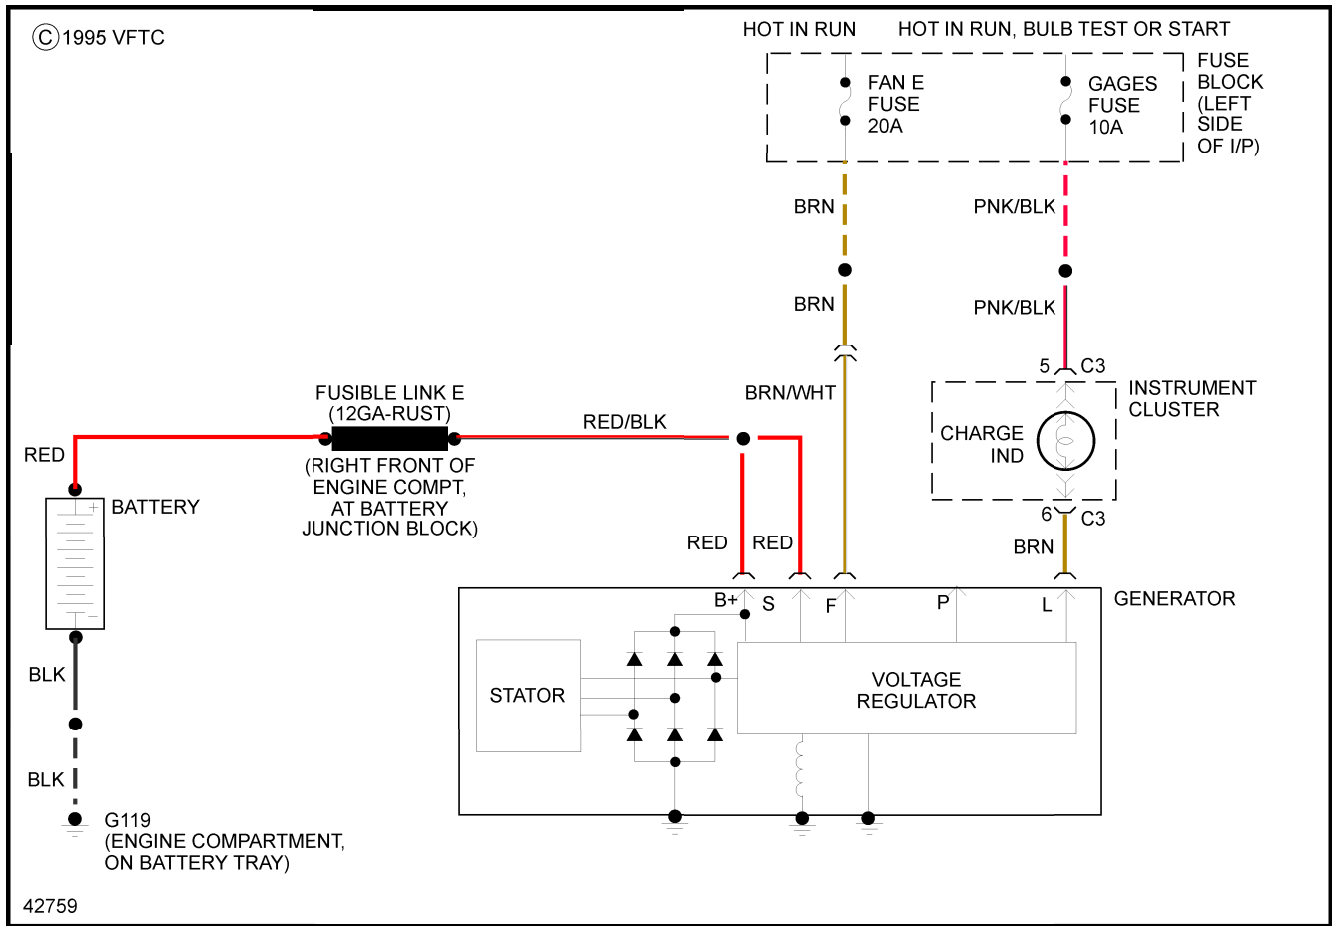

Fig. 12: Radio Circuits, W/ Subwoofer Amplifier

STARTING/CHARGING

1988 Pontiac Fiero GT

1988 System Wiring Diagrams Pontiac - Fiero

Fig. 13: Charging Circuit

1988 Pontiac Fiero GT

1988 System Wiring Diagrams Pontiac - Fiero

Fig. 16: 2-Speed Wiper/Washer Circuit

1988 Pontiac Fiero GT

1988 System Wiring Diagrams Pontiac - Fiero

Fig. 17: Interval Wiper/Washer Circuit