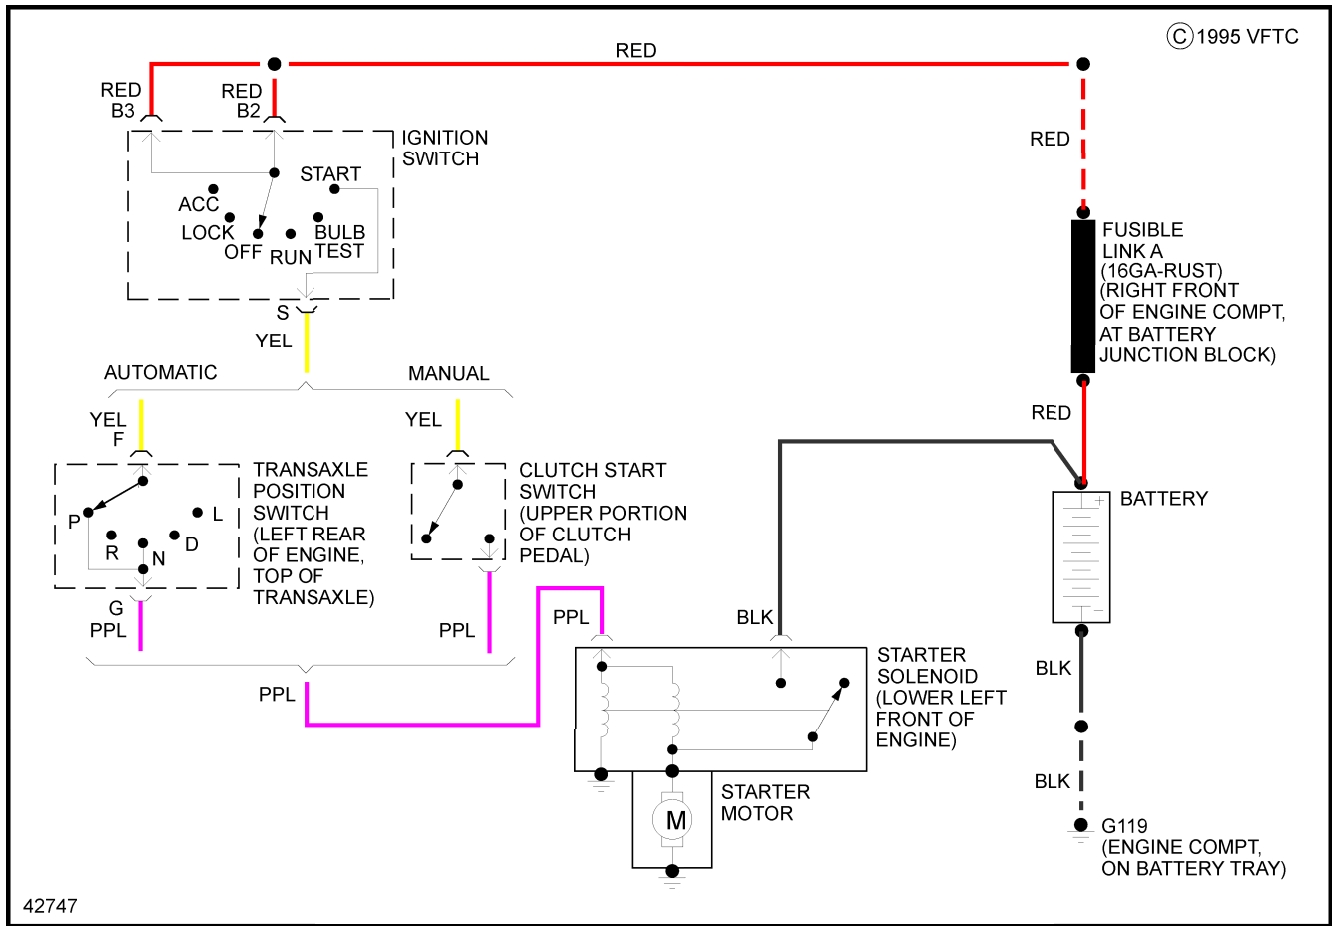

Fig. 12: Radio Circuits, W/ Subwoofer Amplifier

STARTING/CHARGING

1988 Pontiac Fiero GT

1988 System Wiring Diagrams Pontiac - Fiero

Fig. 13: Charging Circuit

1988 Pontiac Fiero GT

1988 System Wiring Diagrams Pontiac - Fiero

Fig. 14: Starting Circuit

TRUNK, TAILGATE, FUEL DOOR

1988 Pontiac Fiero GT

1988 System Wiring Diagrams Pontiac - Fiero

Fig. 15: Trunk, Tailgate, Fuel Door Circuits

WIPER/WASHER

1988 Pontiac Fiero GT

1988 System Wiring Diagrams Pontiac - Fiero