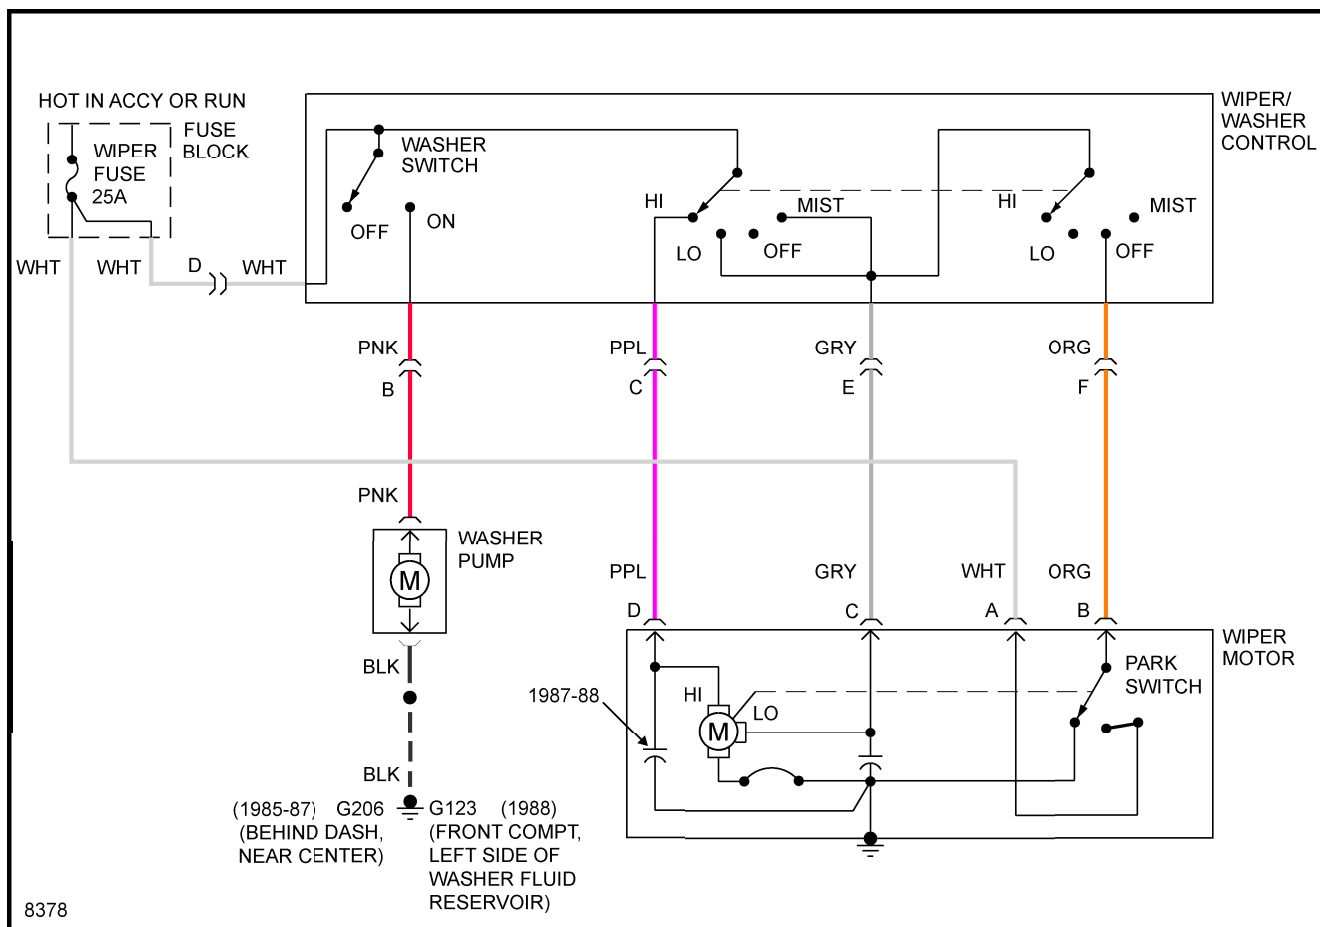

Fig. 14: Starting Circuit

TRUNK, TAILGATE, FUEL DOOR

1988 Pontiac Fiero GT

1988 System Wiring Diagrams Pontiac - Fiero

Fig. 15: Trunk, Tailgate, Fuel Door Circuits

WIPER/WASHER

1988 Pontiac Fiero GT

1988 System Wiring Diagrams Pontiac - Fiero

Fig. 16: 2-Speed Wiper/Washer Circuit

1988 Pontiac Fiero GT

1988 System Wiring Diagrams Pontiac - Fiero

Fig. 17: Interval Wiper/Washer Circuit