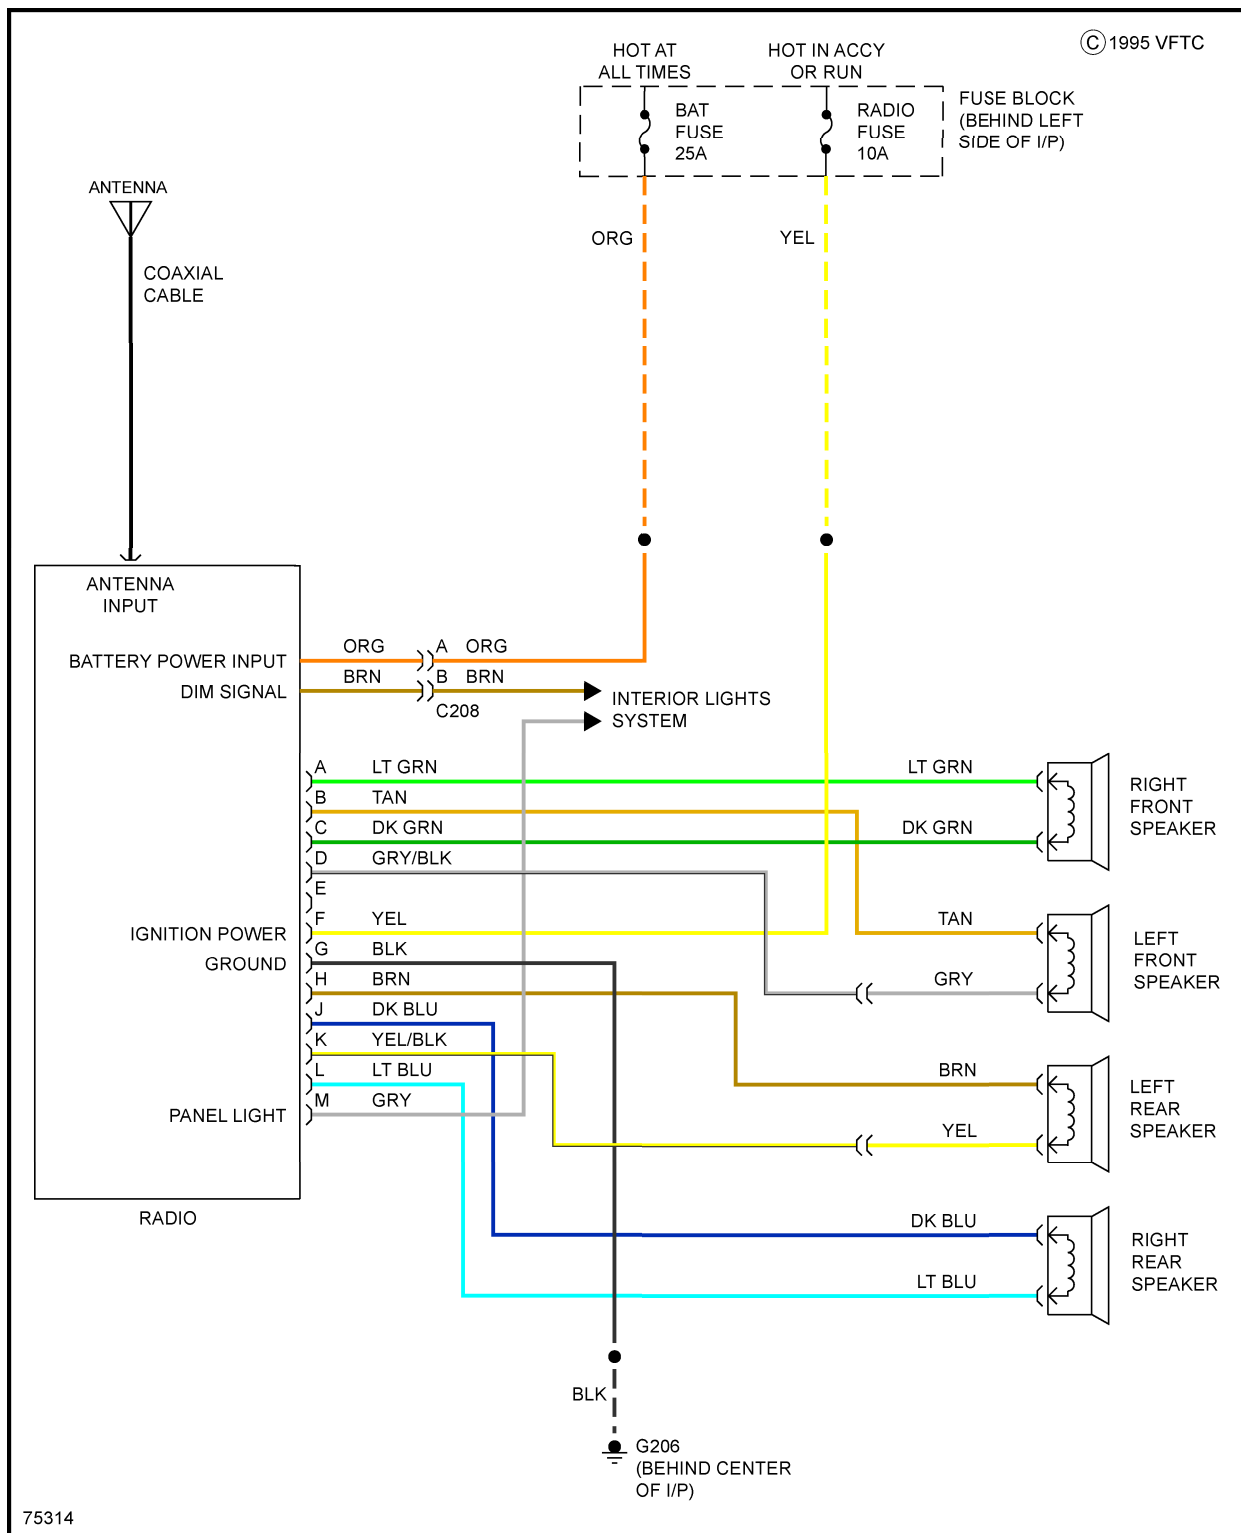

1988 System Wiring Diagrams Pontiac - Fiero

Fig. 6: Horn Circuit

POWER DOOR LOCKS

1988 Pontiac Fiero GT

1988 System Wiring Diagrams Pontiac - Fiero

Fig. 7: Power Door Lock Circuit

POWER MIRRORS

1988 Pontiac Fiero GT

1988 System Wiring Diagrams Pontiac - Fiero

Fig. 8: Power Mirror Circuit

POWER SEATS

1988 Pontiac Fiero GT

1988 System Wiring Diagrams Pontiac - Fiero

Fig. 9: Power Seat Circuits

POWER WINDOWS

1988 Pontiac Fiero GT

1988 System Wiring Diagrams Pontiac - Fiero

Fig. 10: Power Window Circuit

RADIO

1988 Pontiac Fiero GT

1988 System Wiring Diagrams Pontiac - Fiero

Fig. 11: Radio Circuits

1988 Pontiac Fiero GT

1988 System Wiring Diagrams Pontiac - Fiero

Fig. 14: Starting Circuit

TRUNK, TAILGATE, FUEL DOOR

1988 Pontiac Fiero GT

1988 System Wiring Diagrams Pontiac - Fiero

Fig. 15: Trunk, Tailgate, Fuel Door Circuits

WIPER/WASHER

1988 Pontiac Fiero GT

1988 System Wiring Diagrams Pontiac - Fiero