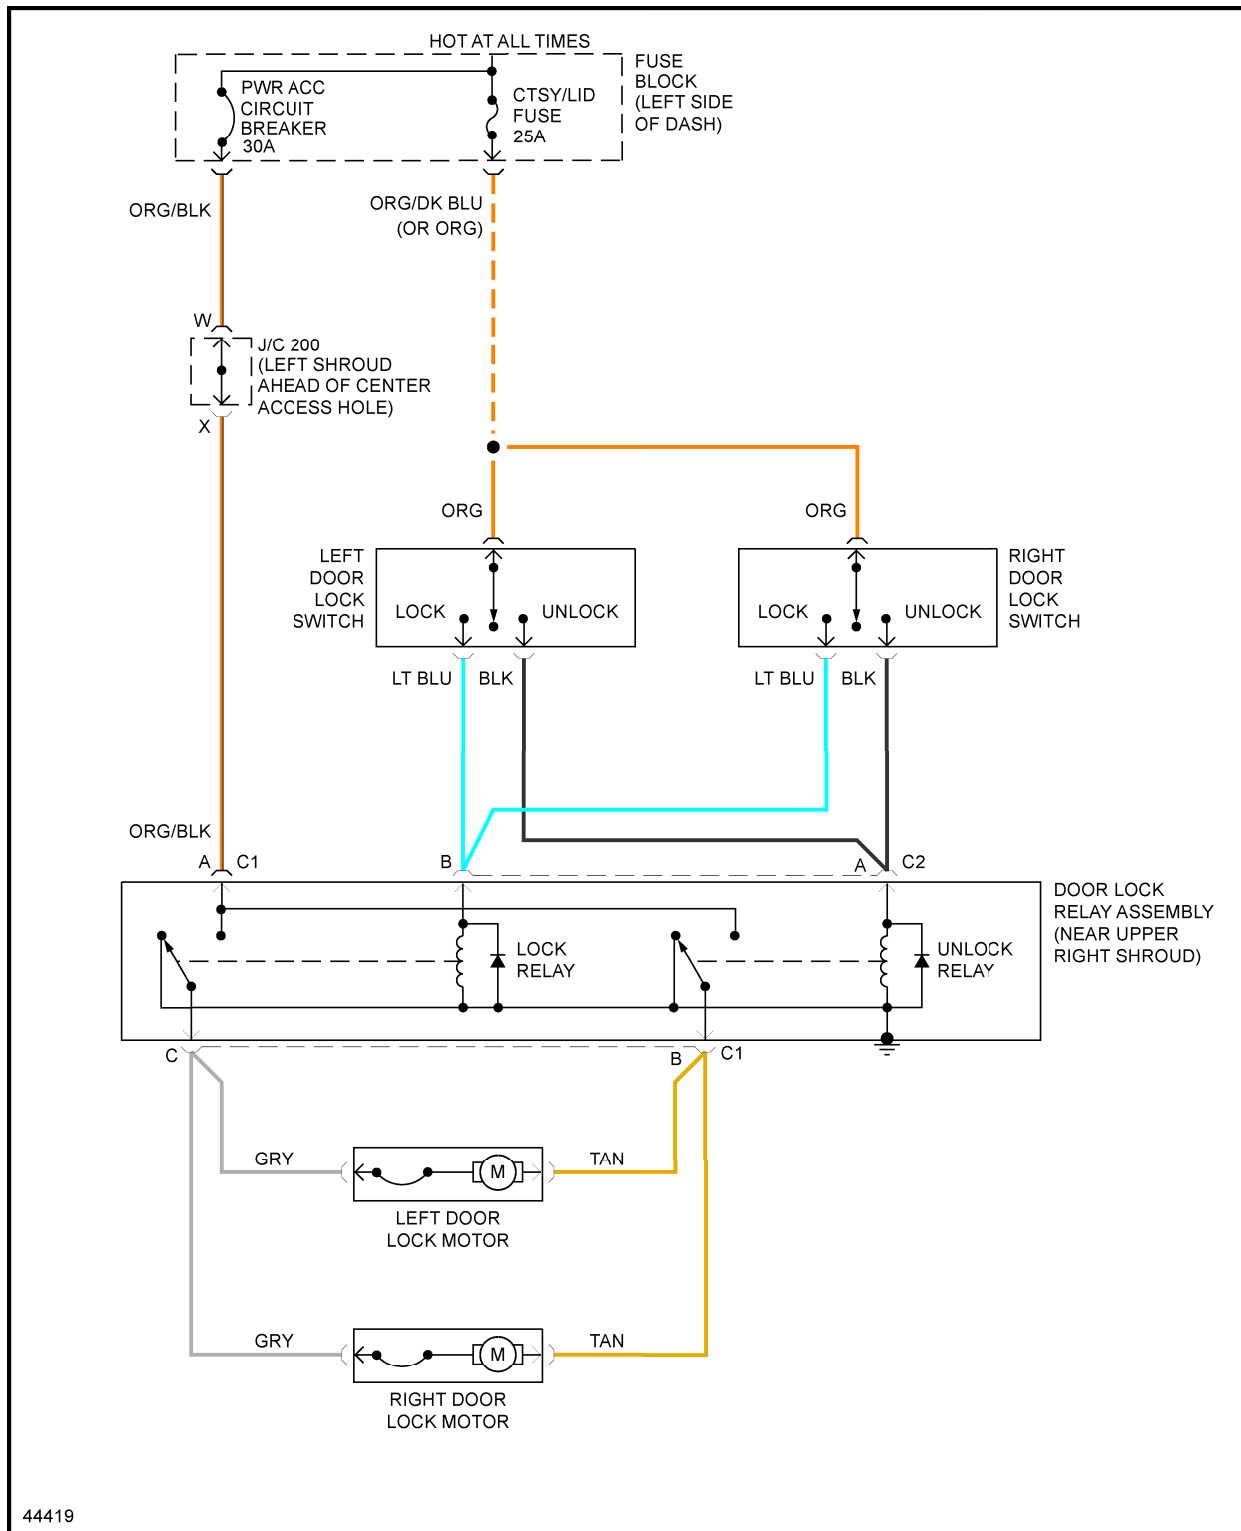

1988 System Wiring Diagrams Pontiac - Fiero

Fig. 4: 2.8L (VIN 9), Cooling Fan Circuit, W/O A/C

DEFOGGERS

1988 Pontiac Fiero GT

1988 System Wiring Diagrams Pontiac - Fiero

Fig. 5: Defogger Circuit

HORN

1988 Pontiac Fiero GT

1988 System Wiring Diagrams Pontiac - Fiero

Fig. 6: Horn Circuit

POWER DOOR LOCKS

1988 Pontiac Fiero GT

1988 System Wiring Diagrams Pontiac - Fiero

Fig. 7: Power Door Lock Circuit

POWER MIRRORS

1988 Pontiac Fiero GT

1988 System Wiring Diagrams Pontiac - Fiero

Fig. 8: Power Mirror Circuit

POWER SEATS

1988 Pontiac Fiero GT

1988 System Wiring Diagrams Pontiac - Fiero

Fig. 9: Power Seat Circuits

POWER WINDOWS

1988 Pontiac Fiero GT