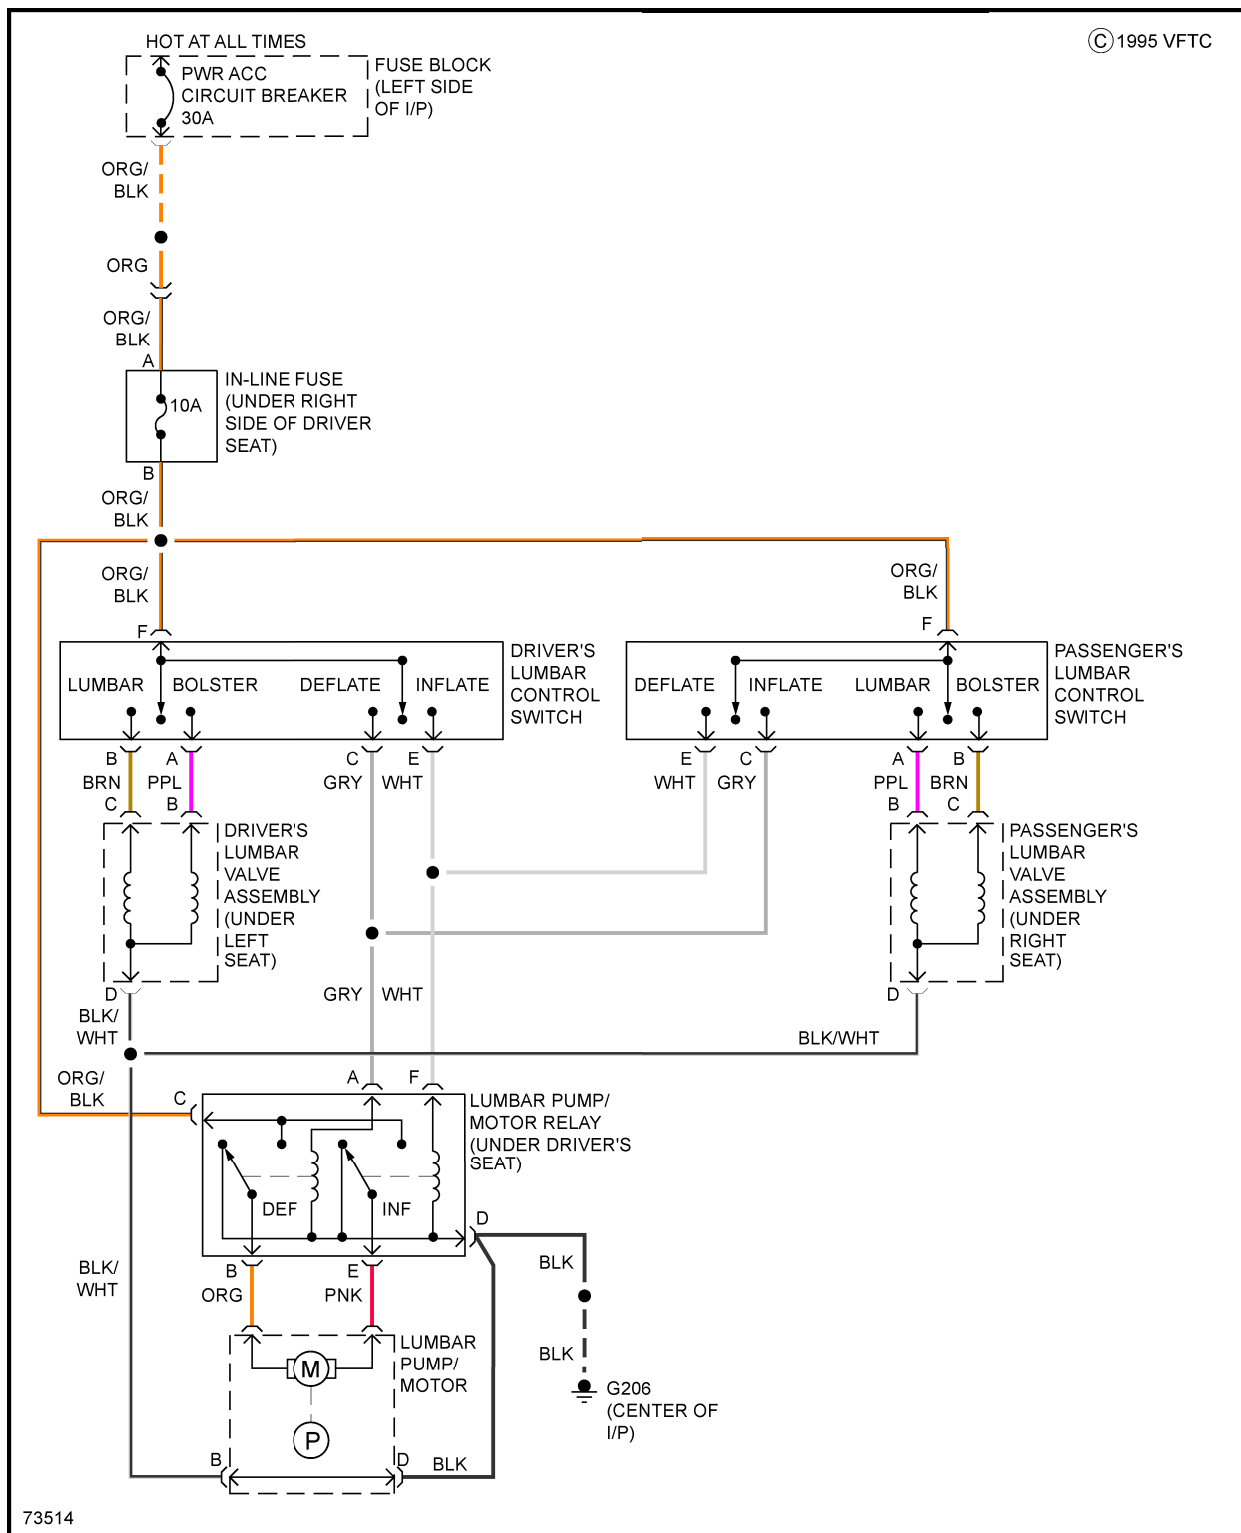

1988 System Wiring Diagrams Pontiac - Fiero

Fig. 4: 2.8L (VIN 9), Cooling Fan Circuit, W/O A/C

DEFOGGERS

1988 Pontiac Fiero GT

1988 System Wiring Diagrams Pontiac - Fiero

Fig. 5: Defogger Circuit

HORN

1988 Pontiac Fiero GT

1988 System Wiring Diagrams Pontiac - Fiero

Fig. 6: Horn Circuit

POWER DOOR LOCKS

1988 Pontiac Fiero GT

1988 System Wiring Diagrams Pontiac - Fiero

Fig. 7: Power Door Lock Circuit

POWER MIRRORS

1988 Pontiac Fiero GT

1988 System Wiring Diagrams Pontiac - Fiero

Fig. 8: Power Mirror Circuit

POWER SEATS

1988 Pontiac Fiero GT

1988 System Wiring Diagrams Pontiac - Fiero

Fig. 9: Power Seat Circuits

POWER WINDOWS

1988 Pontiac Fiero GT

1988 System Wiring Diagrams Pontiac - Fiero

Fig. 10: Power Window Circuit

RADIO

1988 Pontiac Fiero GT

1988 System Wiring Diagrams Pontiac - Fiero

Fig. 11: Radio Circuits

1988 Pontiac Fiero GT

1988 System Wiring Diagrams Pontiac - Fiero